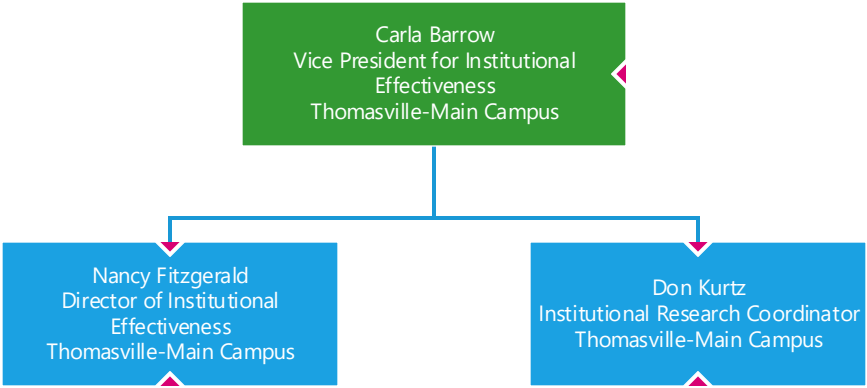

Melissa Hurst
Administrative Support Assistant
Thomasville-Main Campus

Todd Harris
Technical Support Specialist
Bainbridge Site

Caleb Chitty
Technology Support Specialist
Moultrie-Veterans Parkway Site

Pierre Rogers
Information Systems Administrator
Moultrie-Veterans Parkway Site

Taylor Highsmith
Help Desk Technician
Thomasville-Main Campus

Eden Myers
Help Desk Technician
Tifton Site

Alicia Funderburk
Technology Support Specialist
Tifton Site

Leigh Wallace
Executive Vice President
Moultrie-Veterans Parkway Site