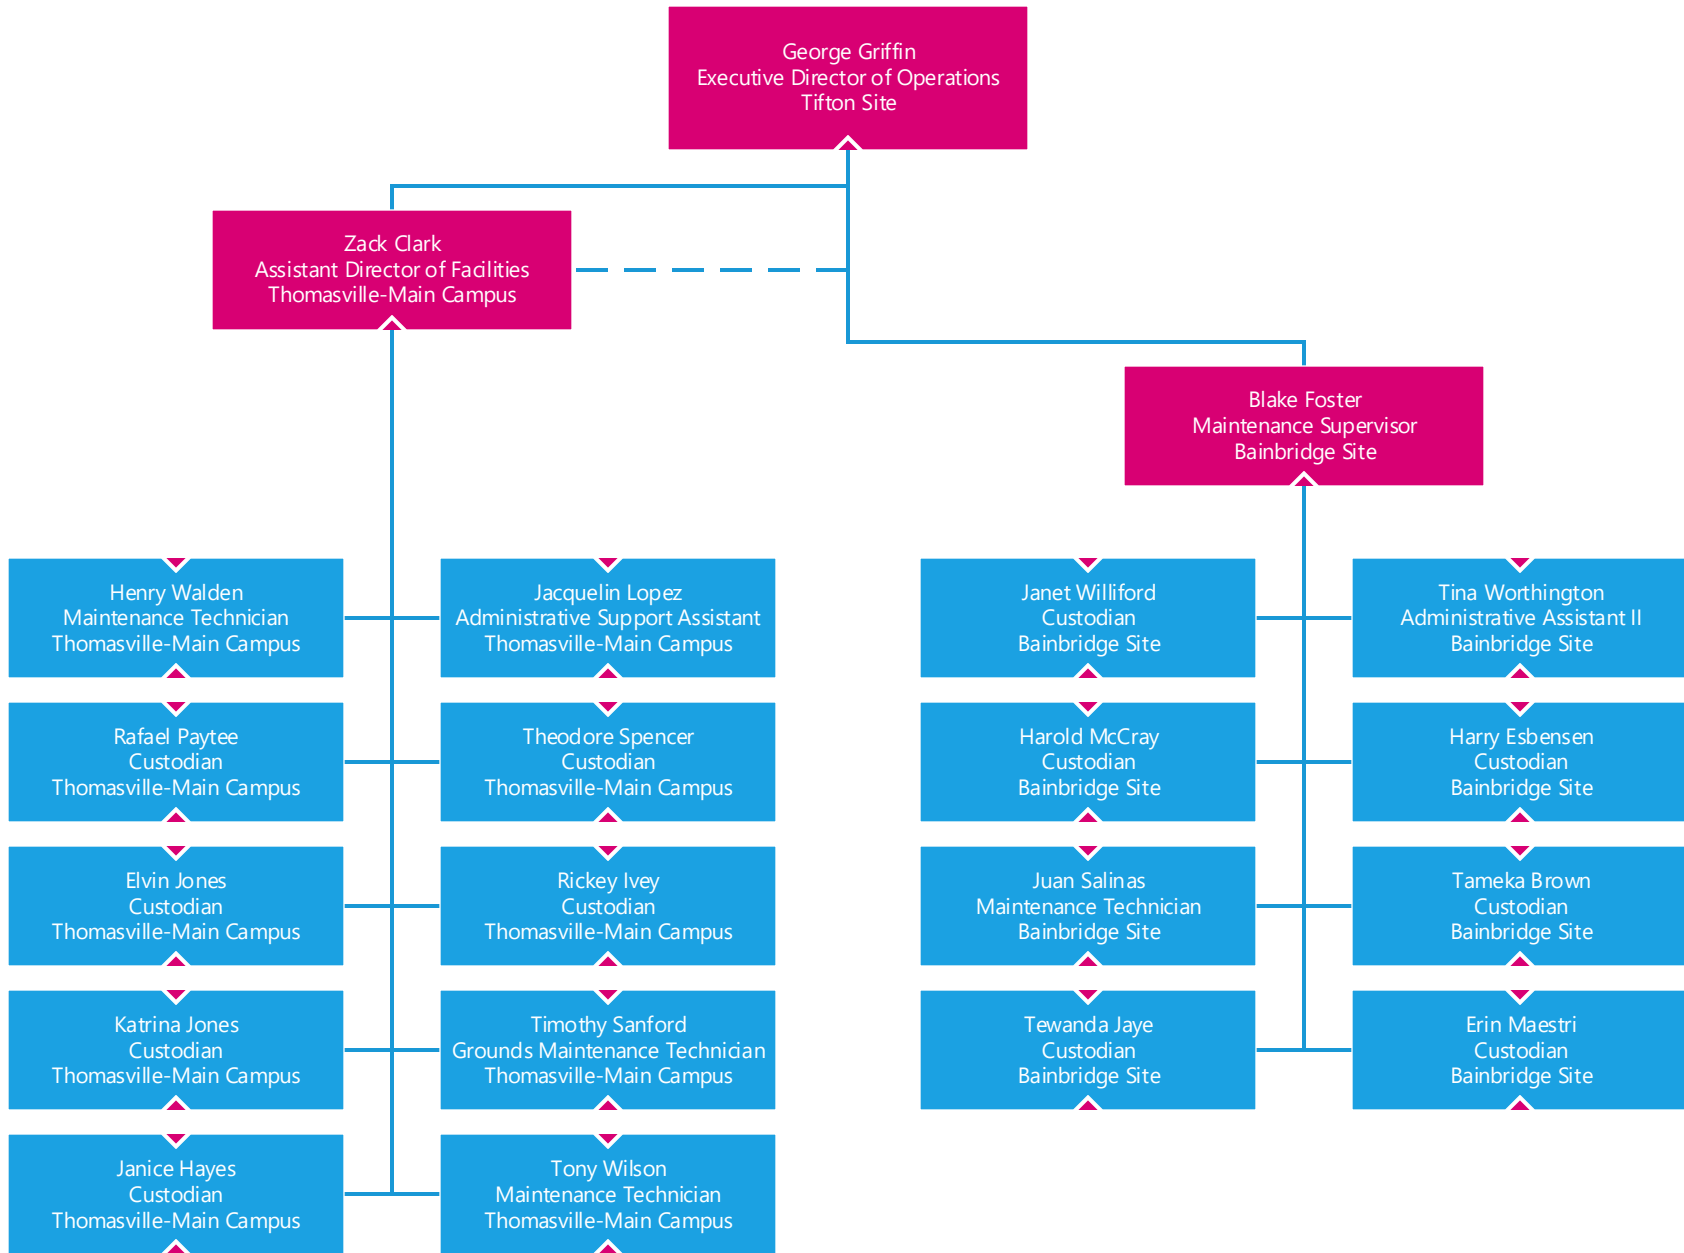

Taylor Highsmith
Help Desk Technician
Thomasville-Main Campus

Eden Myers
Help Desk Technician
Tifton Site

Alicia Funderburk
Technology Support Specialist
Tifton Site

Leigh Wallace
Executive Vice President
Moultrie-Veterans Parkway Site