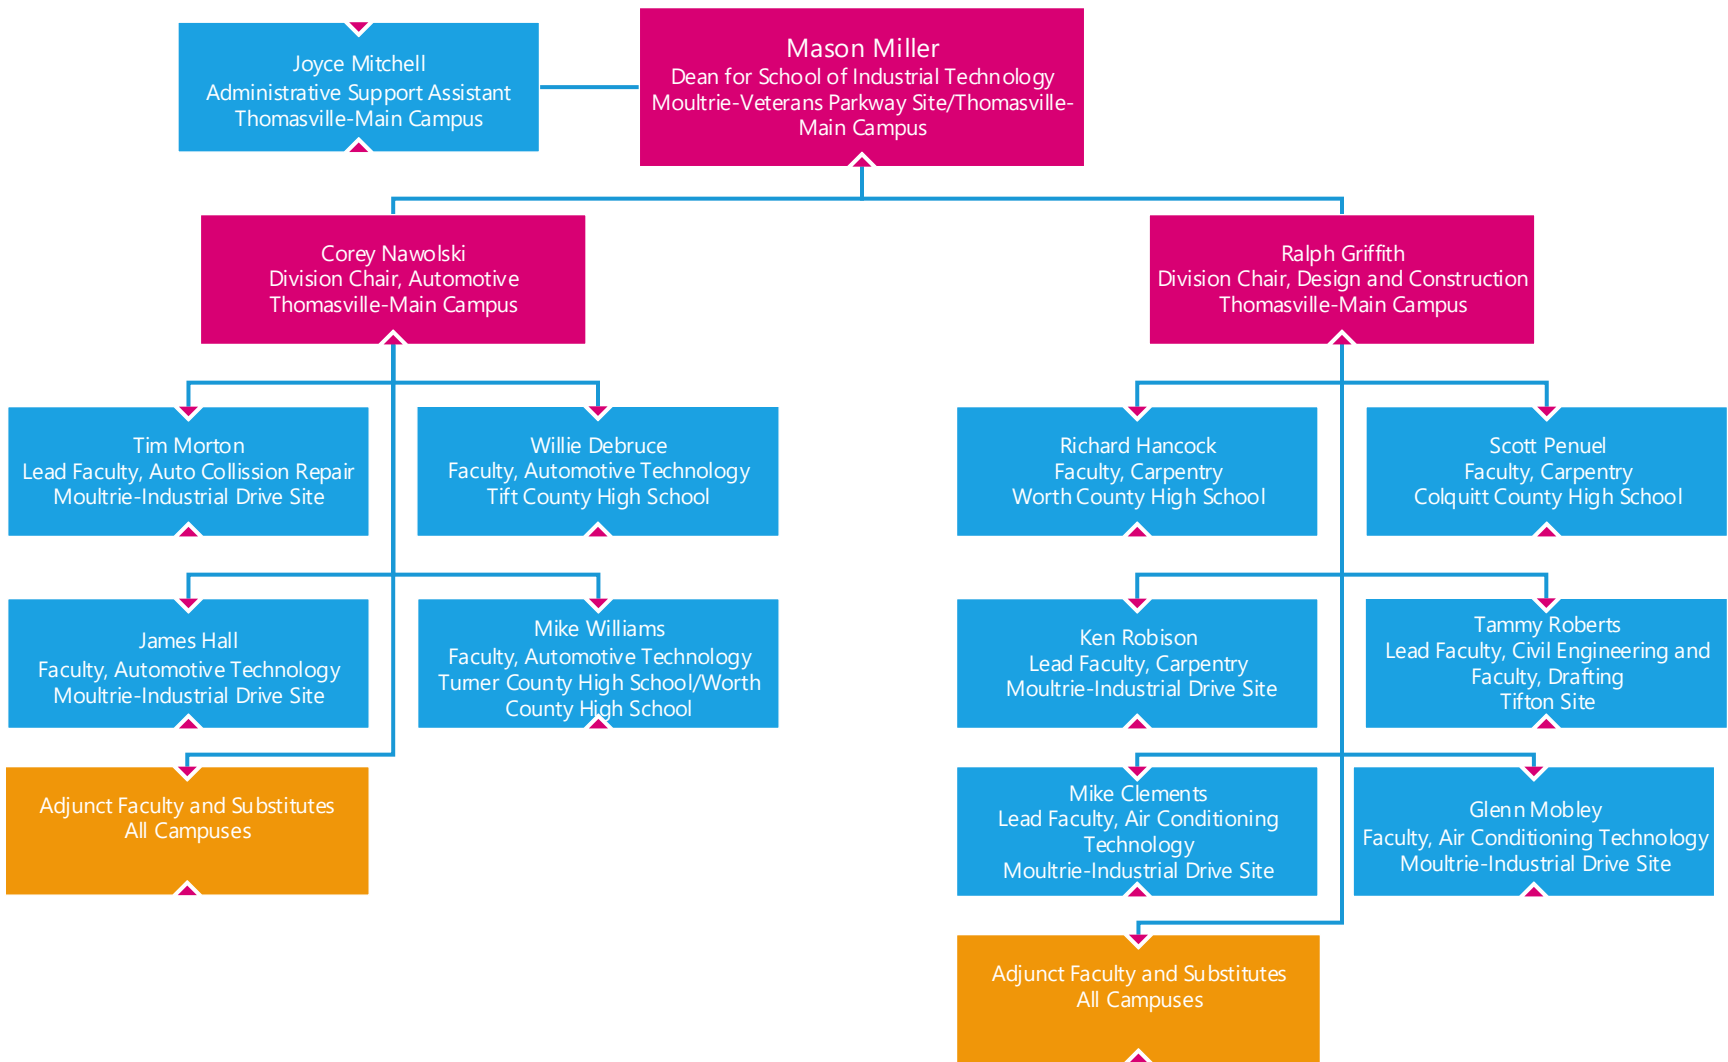

Julie Shores
Faculty, Cosmetology
Tifton Site

Hope Sledge
Faculty, Cosmetology
Tift County High School

Ben White
Faculty, Computer Information
Systems
Bainbridge Site

VACANT
Faculty, Computer Information
Systems
Thomasville-Main Campus

Billy White
Faculty, Cosmetology
Turner County High School

Ricky Day
Faculty, Barbering
Moultrie-Veterans Parkway Site

Adjunct Faculty and Substitutes
All Campuses

Adjunct Faculty and Substitutes
All Campuses

James Tompkins
Faculty, Cosmetology
Tifton Site

Tara Rakestraw
Dean for School of
Professional Services
Moultrie-Veterans Parkway
Site

Kerrie Wilson
Program Chair,
Commercial Truck
Driving
Tifton Site

Samantha Bruner
Faculty, Commercial
Truck Driving
Tifton Site