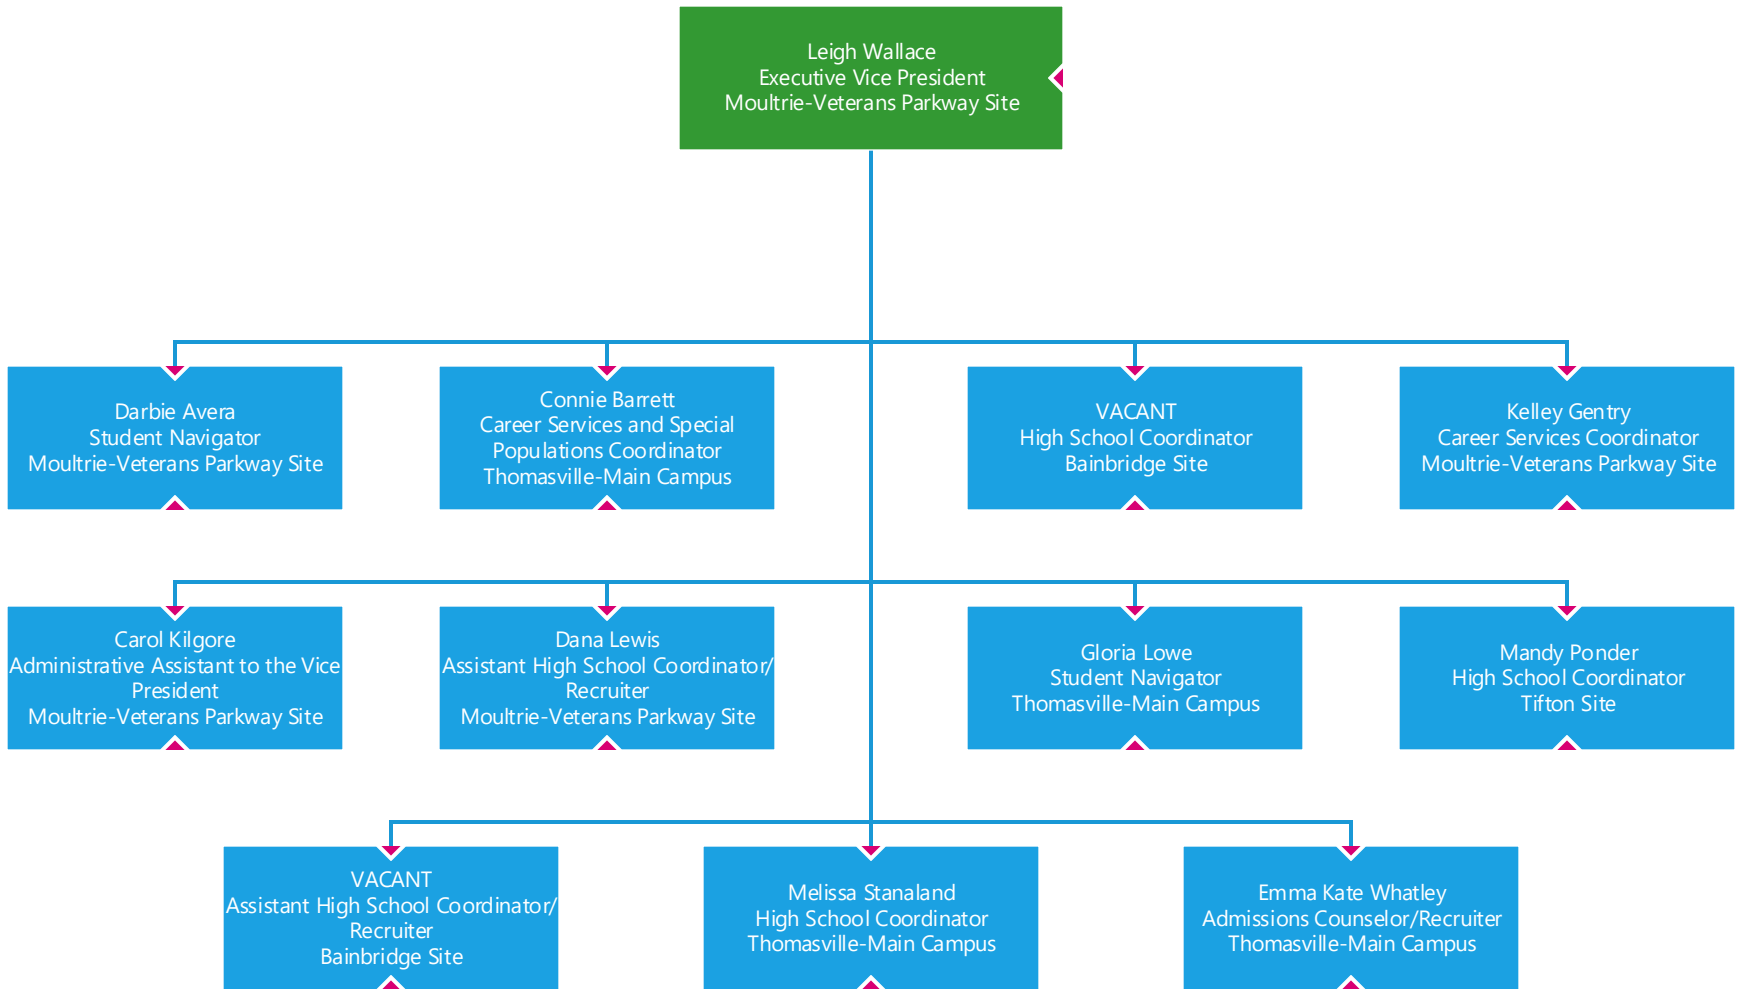

Taylor Highsmith
Help Desk Technician
Thomasville-Main Campus

Eden Myers
Help Desk Technician
Tifton Site

Alicia Funderburk
Technology Support Specialist
Tifton Site

Leigh Wallace
Executive Vice President
Moultrie-Veterans Parkway Site