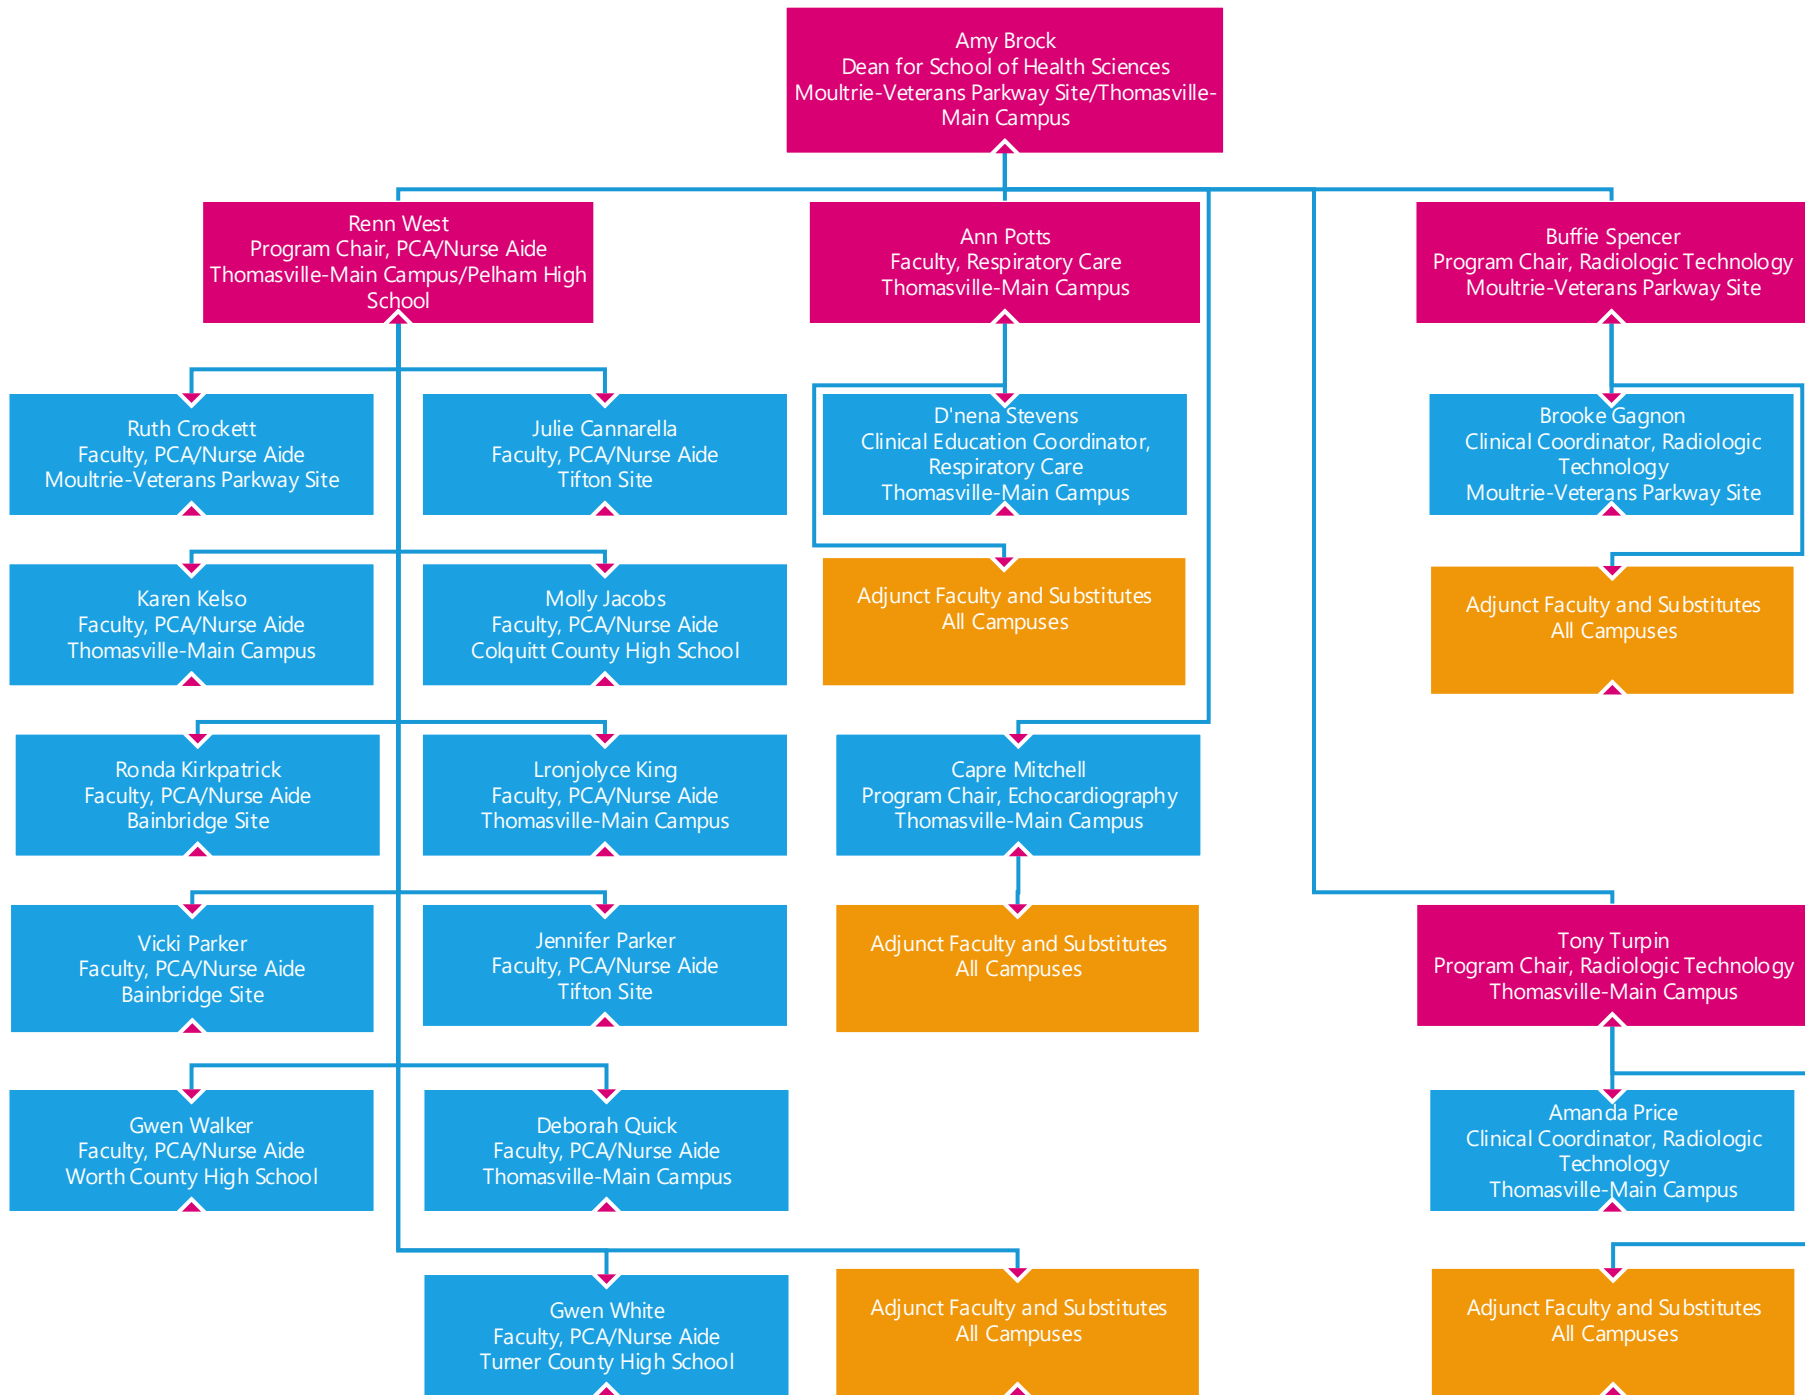

Billy White
Faculty, Cosmetology
Turner County High School

Ricky Day
Faculty, Barbering
Moultrie-Veterans Parkway Site

Adjunct Faculty and Substitutes
All Campuses

Adjunct Faculty and Substitutes
All Campuses

James Tompkins
Faculty, Cosmetology
Tifton Site

Tara Rakestraw
Dean for School of
Professional Services
Moultrie-Veterans Parkway
Site

Kerrie Wilson
Program Chair,
Commercial Truck
Driving
Tifton Site

Samantha Bruner
Faculty, Commercial
Truck Driving
Tifton Site