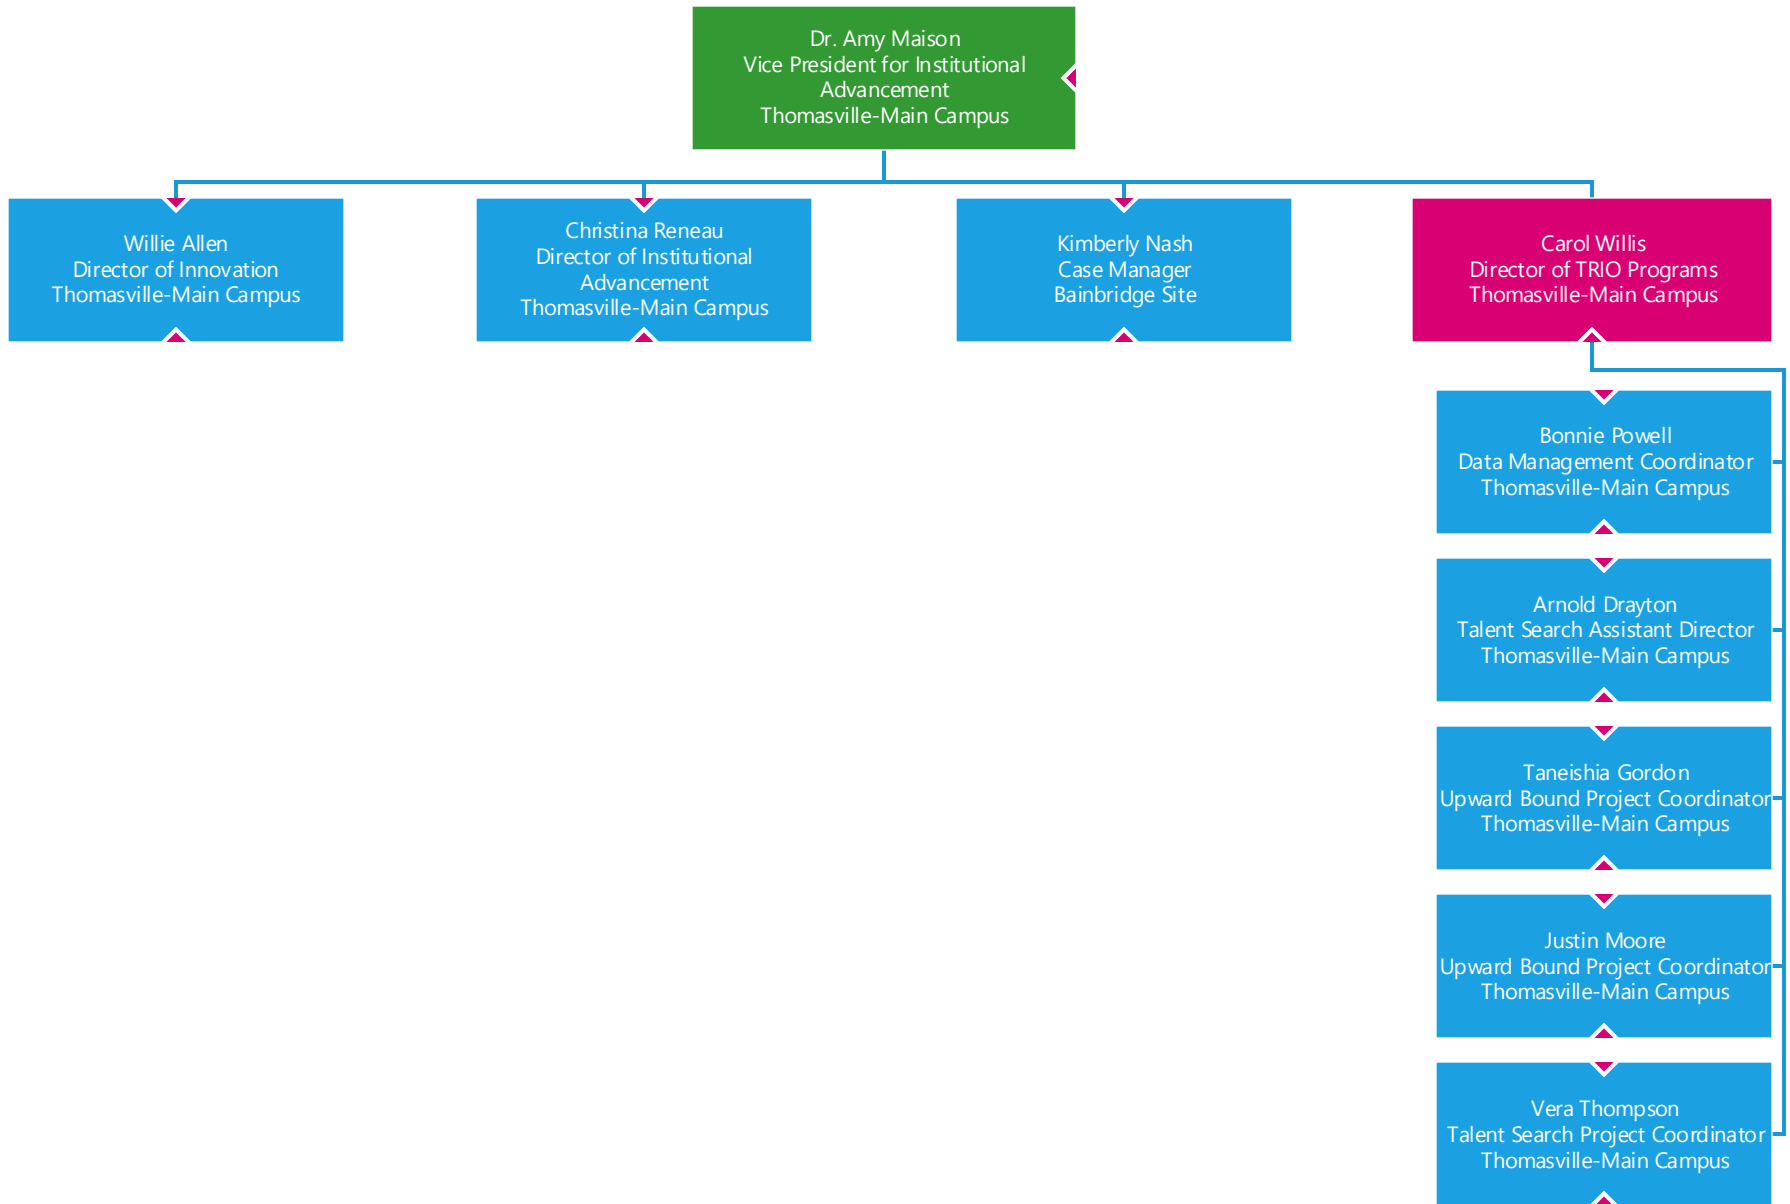

Melissa Hurst
Administrative Support Assistant
Thomasville-Main Campus

Todd Harris
Technical Support Specialist
Bainbridge Site

Caleb Chitty
Technology Support Specialist
Moultrie-Veterans Parkway Site

Pierre Rogers
Information Systems Administrator
Moultrie-Veterans Parkway Site

Taylor Highsmith
Help Desk Technician
Thomasville-Main Campus

Eden Myers
Help Desk Technician
Tifton Site

Alicia Funderburk
Technology Support Specialist
Tifton Site

Leigh Wallace
Executive Vice President
Moultrie-Veterans Parkway Site