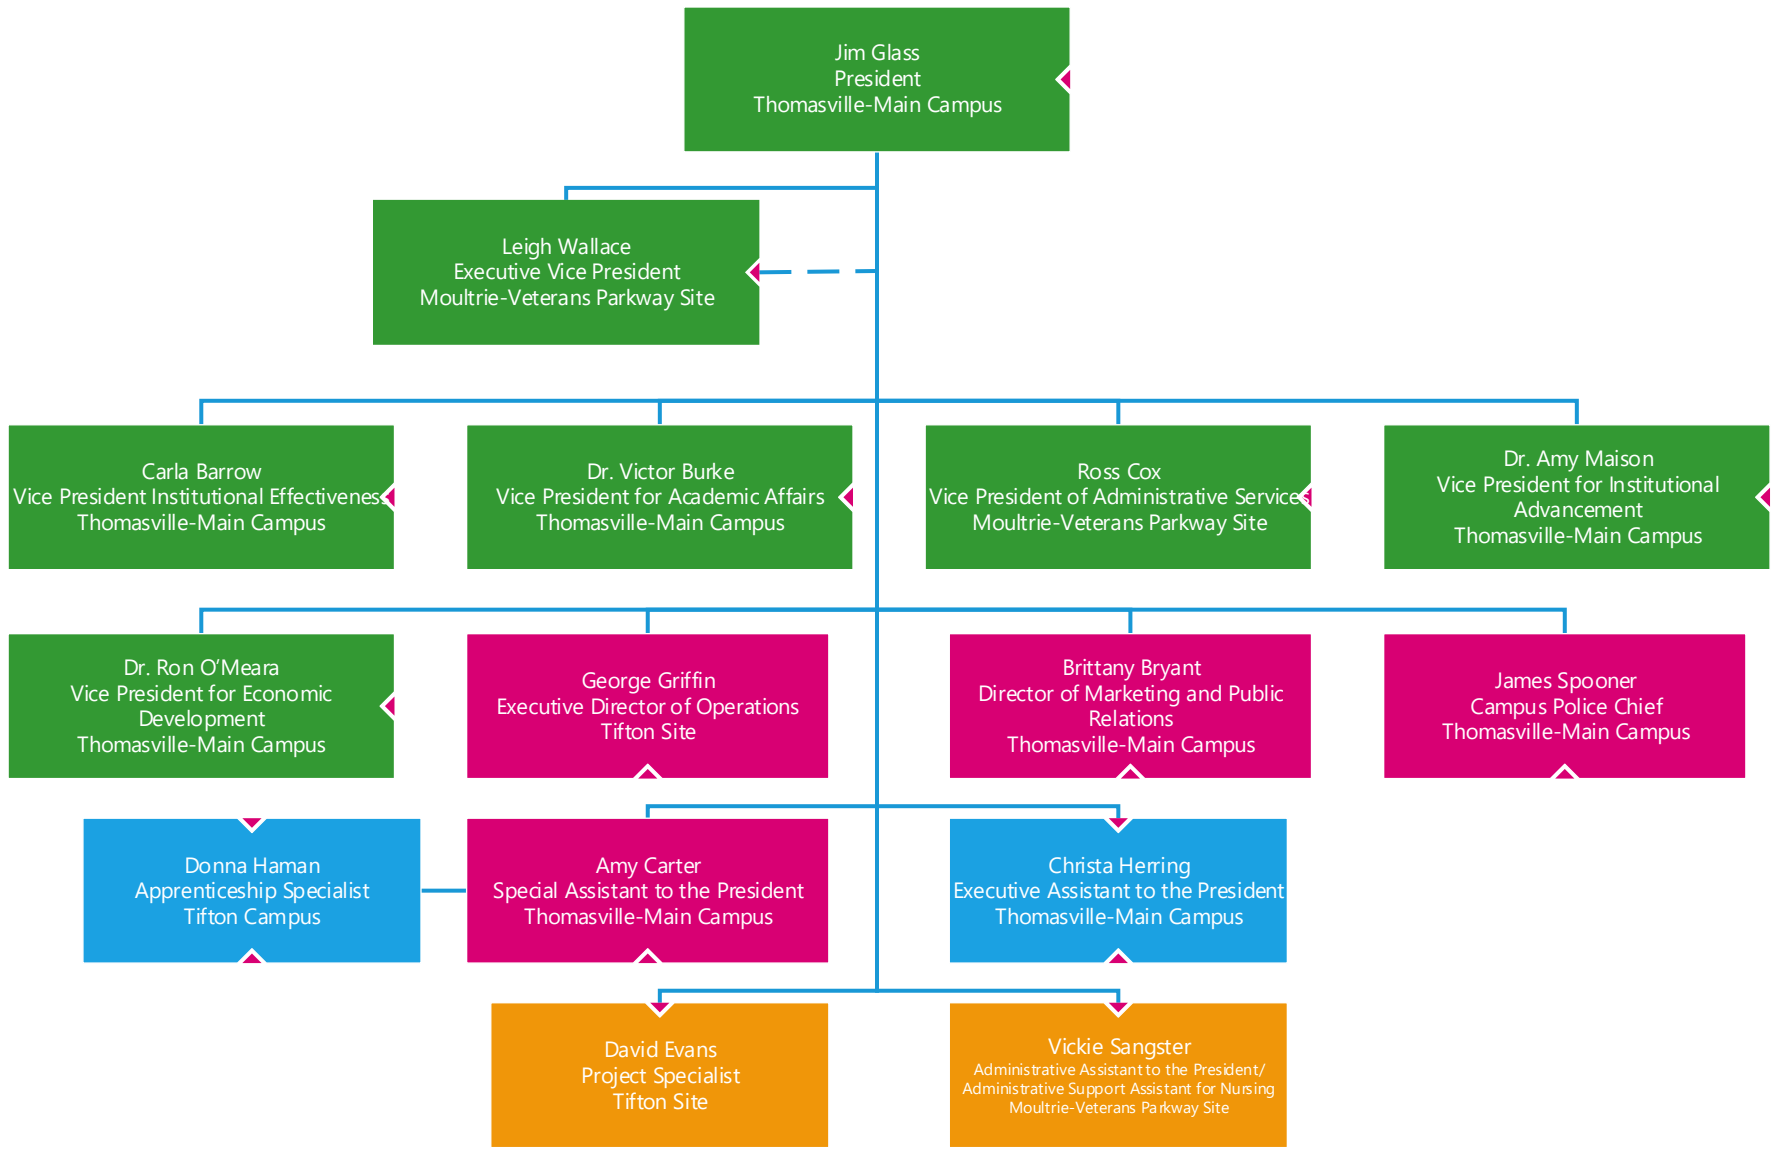

ORGANIZATIONAL CHART

LEGEND

Adriane Thomas
Dean for School of Business
Moultrie-Veterans Parkway Site/Thomasville-
Main Campus

Vacant
Program Chair, Computer Information
Systems
TBD

Paul Tompkins
Division Chair, Personal Services
Moultrie-Veterans Parkway Site

VACANT
Faculty, Computer Information
Systems
Thomasville-Main Campus

Barry Reynolds
Faculty, Computer Information
Systems
Bainbridge Site

Michaela Underwood
Faculty, Esthetics
Moultrie-Veterans Parkway Site

Melissa Avera
Admissions Specialist
Thomasville-Main Campus

Tammy Drew
Student Affairs Assistant
Thomasville-Main Campus

Melissa Salter
Admissions Specialist
Tifton Site

Roxanne Stone
Admissions Specialist
Moultrie-Veterans Parkway Site

Sandra Reeves
Admissions Assistant
Thomasville-Main Campus

Kim Shiver
Admissions Specialist
Thomasville-Main Campus

Crystal Spooner
Admissions Specialist
Bainbridge Site

Debbie Thompson
Student Affairs Assistant
Bainbridge Site