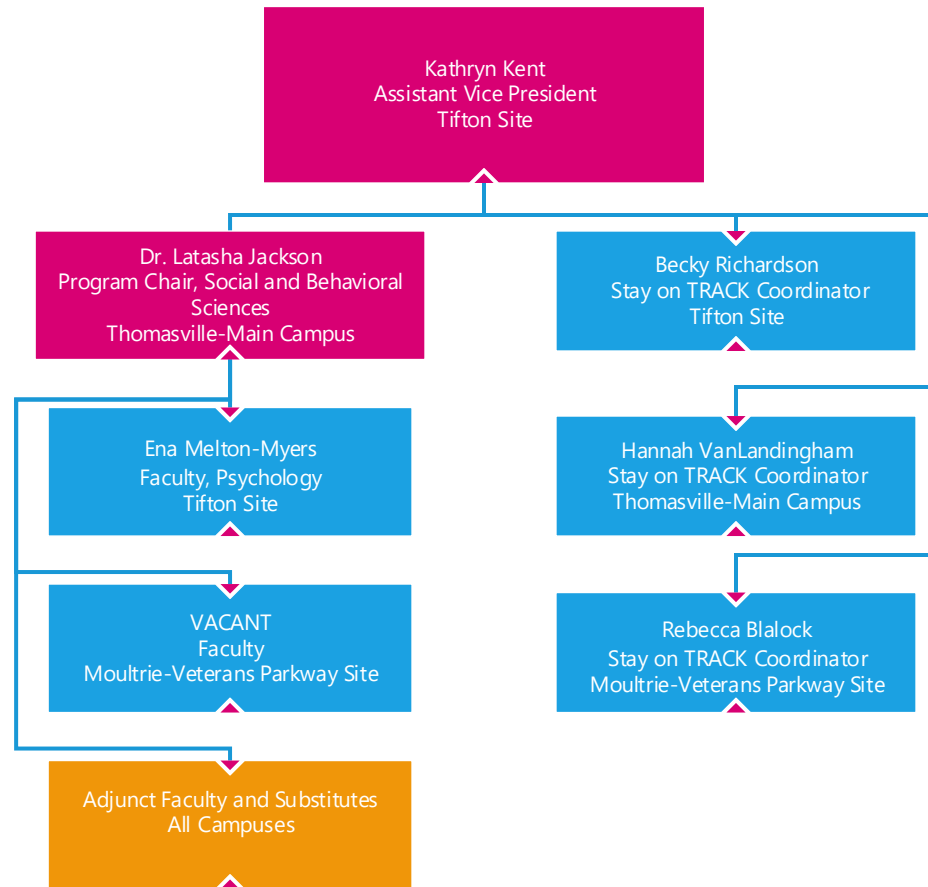

ORGANIZATIONAL CHART

LEGEND

Adriane Thomas
Dean for School of Business
Moultrie-Veterans Parkway Site/Thomasville-
Main Campus

Vacant
Program Chair, Computer Information
Systems
TBD

Paul Tompkins
Division Chair, Personal Services
Moultrie-Veterans Parkway Site

Sandra Reeves
Admissions Assistant
Thomasville-Main Campus

Kim Shiver
Admissions Specialist
Thomasville-Main Campus

Crystal Spooner
Admissions Specialist
Bainbridge Site

Debbie Thompson
Student Affairs Assistant
Bainbridge Site