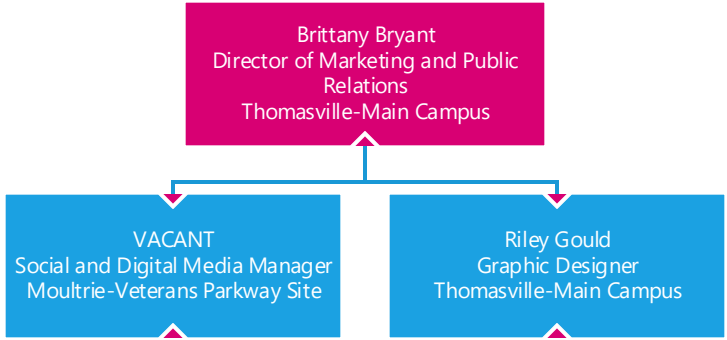

Melissa Hurst
Administrative Support Assistant
Thomasville-Main Campus

Todd Harris
Technical Support Specialist
Bainbridge Site

Caleb Chitty
Technology Support Specialist
Moultrie-Veterans Parkway Site

Pierre Rogers
Information Systems Administrator
Moultrie-Veterans Parkway Site

Taylor Highsmith
Help Desk Technician
Thomasville-Main Campus

Eden Myers
Help Desk Technician
Tifton Site

Alicia Funderburk
Technology Support Specialist
Tifton Site

Leigh Wallace
Executive Vice President
Moultrie-Veterans Parkway Site