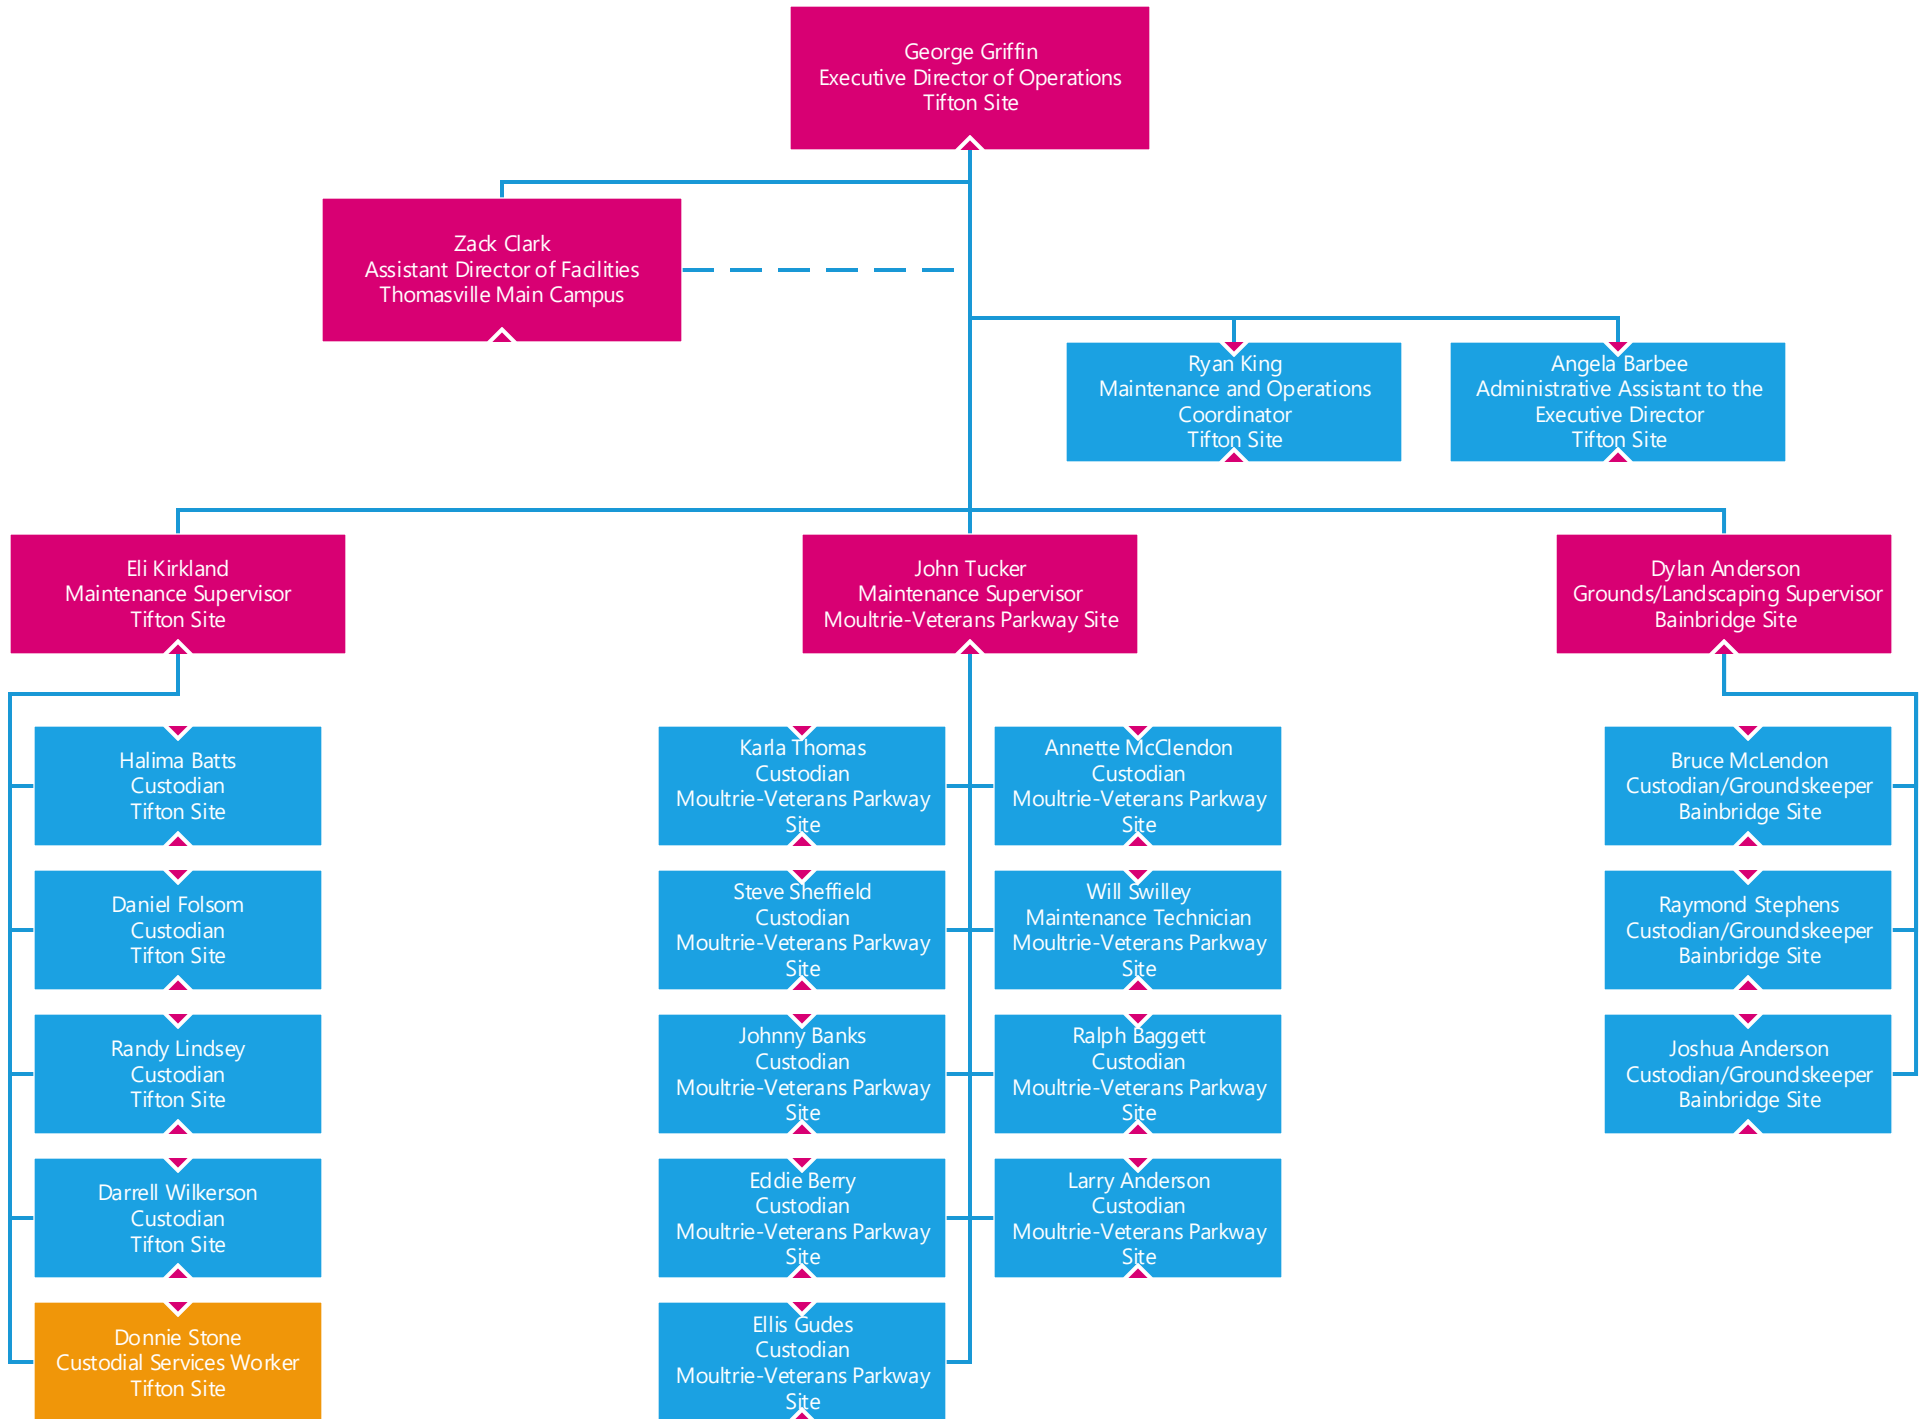

Taylor Highsmith
Help Desk Technician
Thomasville-Main Campus

Eden Myers
Help Desk Technician
Tifton Site

Alicia Funderburk
Technology Support Specialist
Tifton Site

Leigh Wallace
Executive Vice President
Moultrie-Veterans Parkway Site