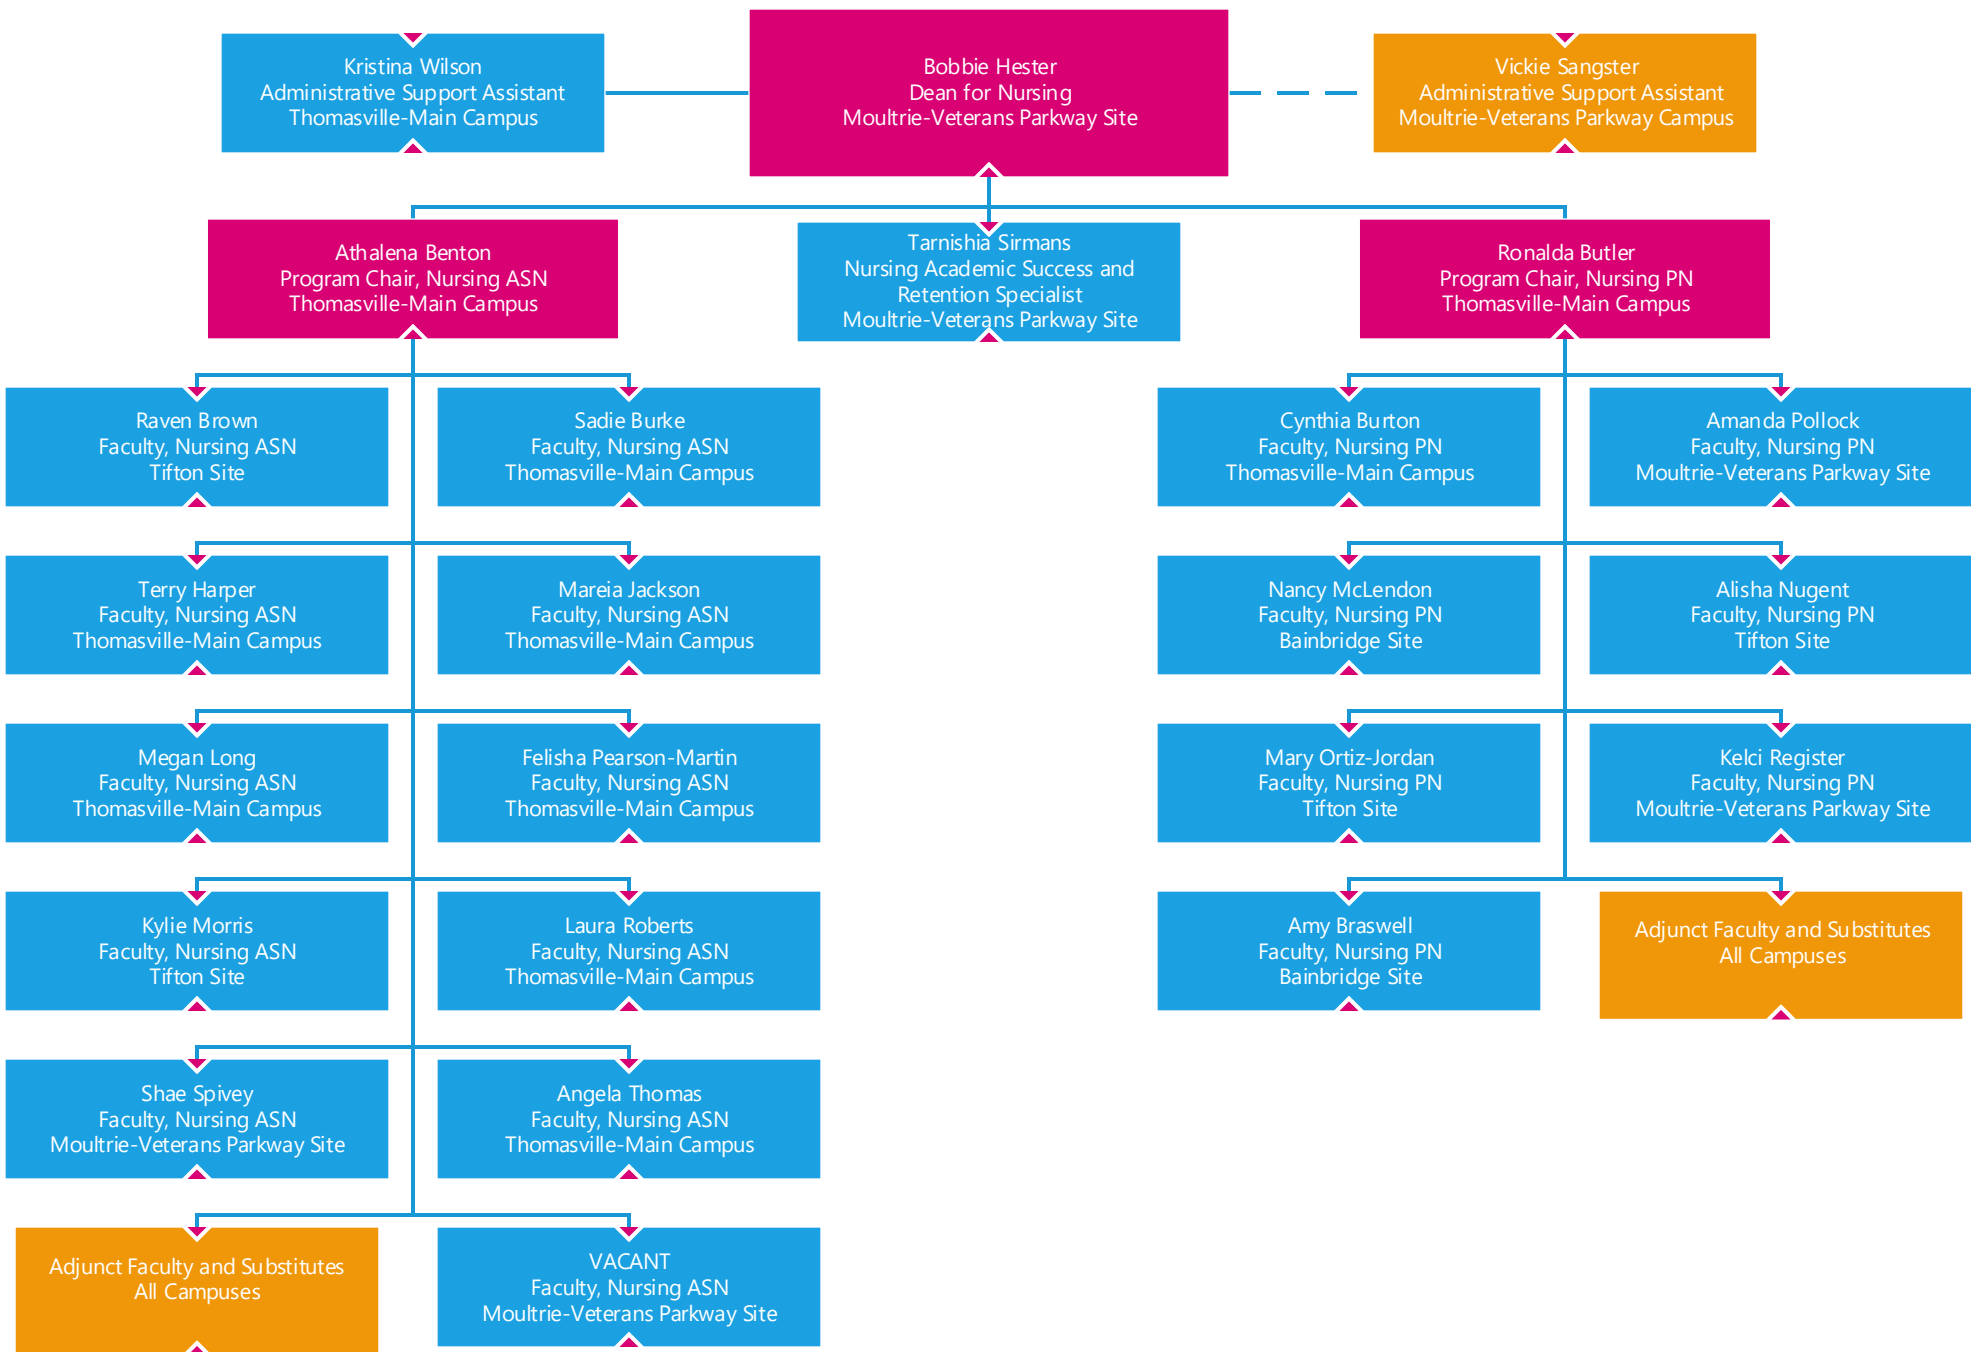

Billy White
Faculty, Cosmetology
Turner County High School

Ricky Day
Faculty, Barbering
Moultrie-Veterans Parkway Site

Adjunct Faculty and Substitutes
All Campuses

Adjunct Faculty and Substitutes
All Campuses

James Tompkins
Faculty, Cosmetology
Tifton Site

Tara Rakestraw
Dean for School of
Professional Services
Moultrie-Veterans Parkway
Site

Kerrie Wilson
Program Chair,
Commercial Truck
Driving
Tifton Site

Samantha Bruner
Faculty, Commercial
Truck Driving
Tifton Site