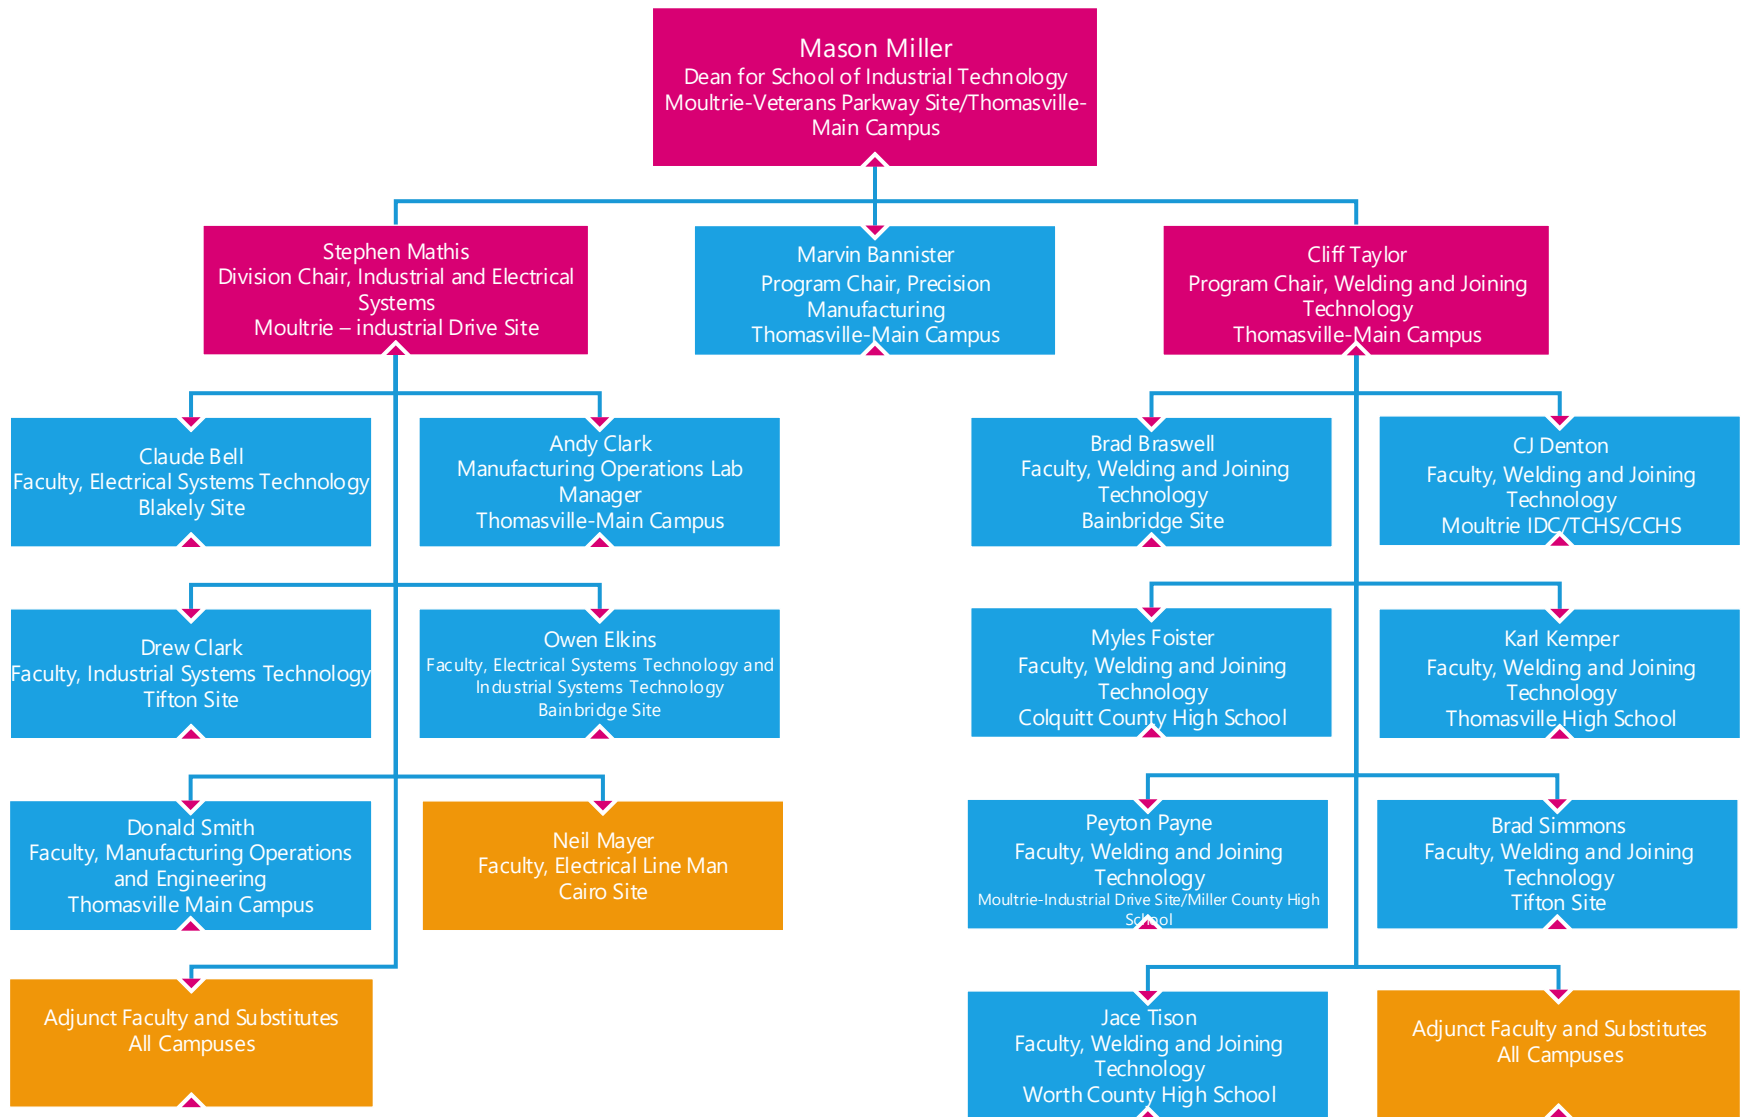

Billy White
Faculty, Cosmetology
Turner County High School

Ricky Day
Faculty, Barbering
Moultrie-Veterans Parkway Site

Adjunct Faculty and Substitutes
All Campuses

Adjunct Faculty and Substitutes
All Campuses

James Tompkins
Faculty, Cosmetology
Tifton Site

Tara Rakestraw
Dean for School of
Professional Services
Moultrie-Veterans Parkway
Site

Kerrie Wilson
Program Chair,
Commercial Truck
Driving
Tifton Site

Samantha Bruner
Faculty, Commercial
Truck Driving
Tifton Site