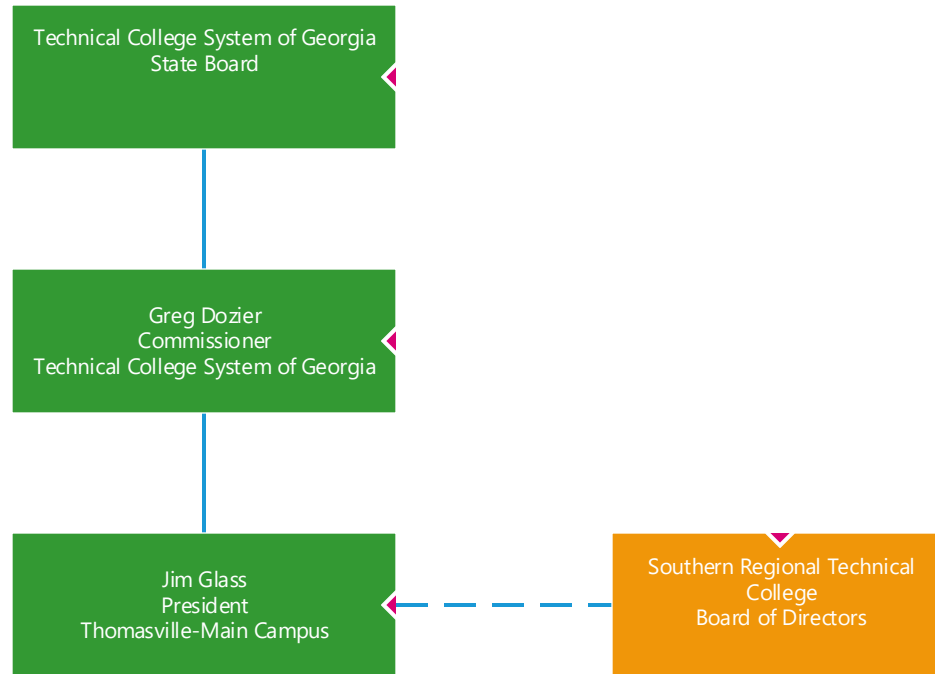

ORGANIZATIONAL CHART

LEGEND

Adriane Thomas
Dean for School of Business
Moultrie-Veterans Parkway Site/Thomasville-
Main Campus

Vacant
Program Chair, Computer Information
Systems
TBD

Paul Tompkins
Division Chair, Personal Services
Moultrie-Veterans Parkway Site

VACANT
Faculty, Computer Information
Systems
Thomasville-Main Campus

Barry Reynolds
Faculty, Computer Information
Systems
Bainbridge Site

Michaela Underwood
Faculty, Esthetics
Moultrie-Veterans Parkway Site

Debra Little
Faculty, Cosmetology
Thomasville-Main Campus

Robert Stokes
Faculty, Computer Information
Systems
Tifton Site

Kris Strawder
Faculty, Computer Information
Systems
Tifton Site

Sonja McDonald
Faculty, Cosmetology
Moultrie-Veterans Parkway Site