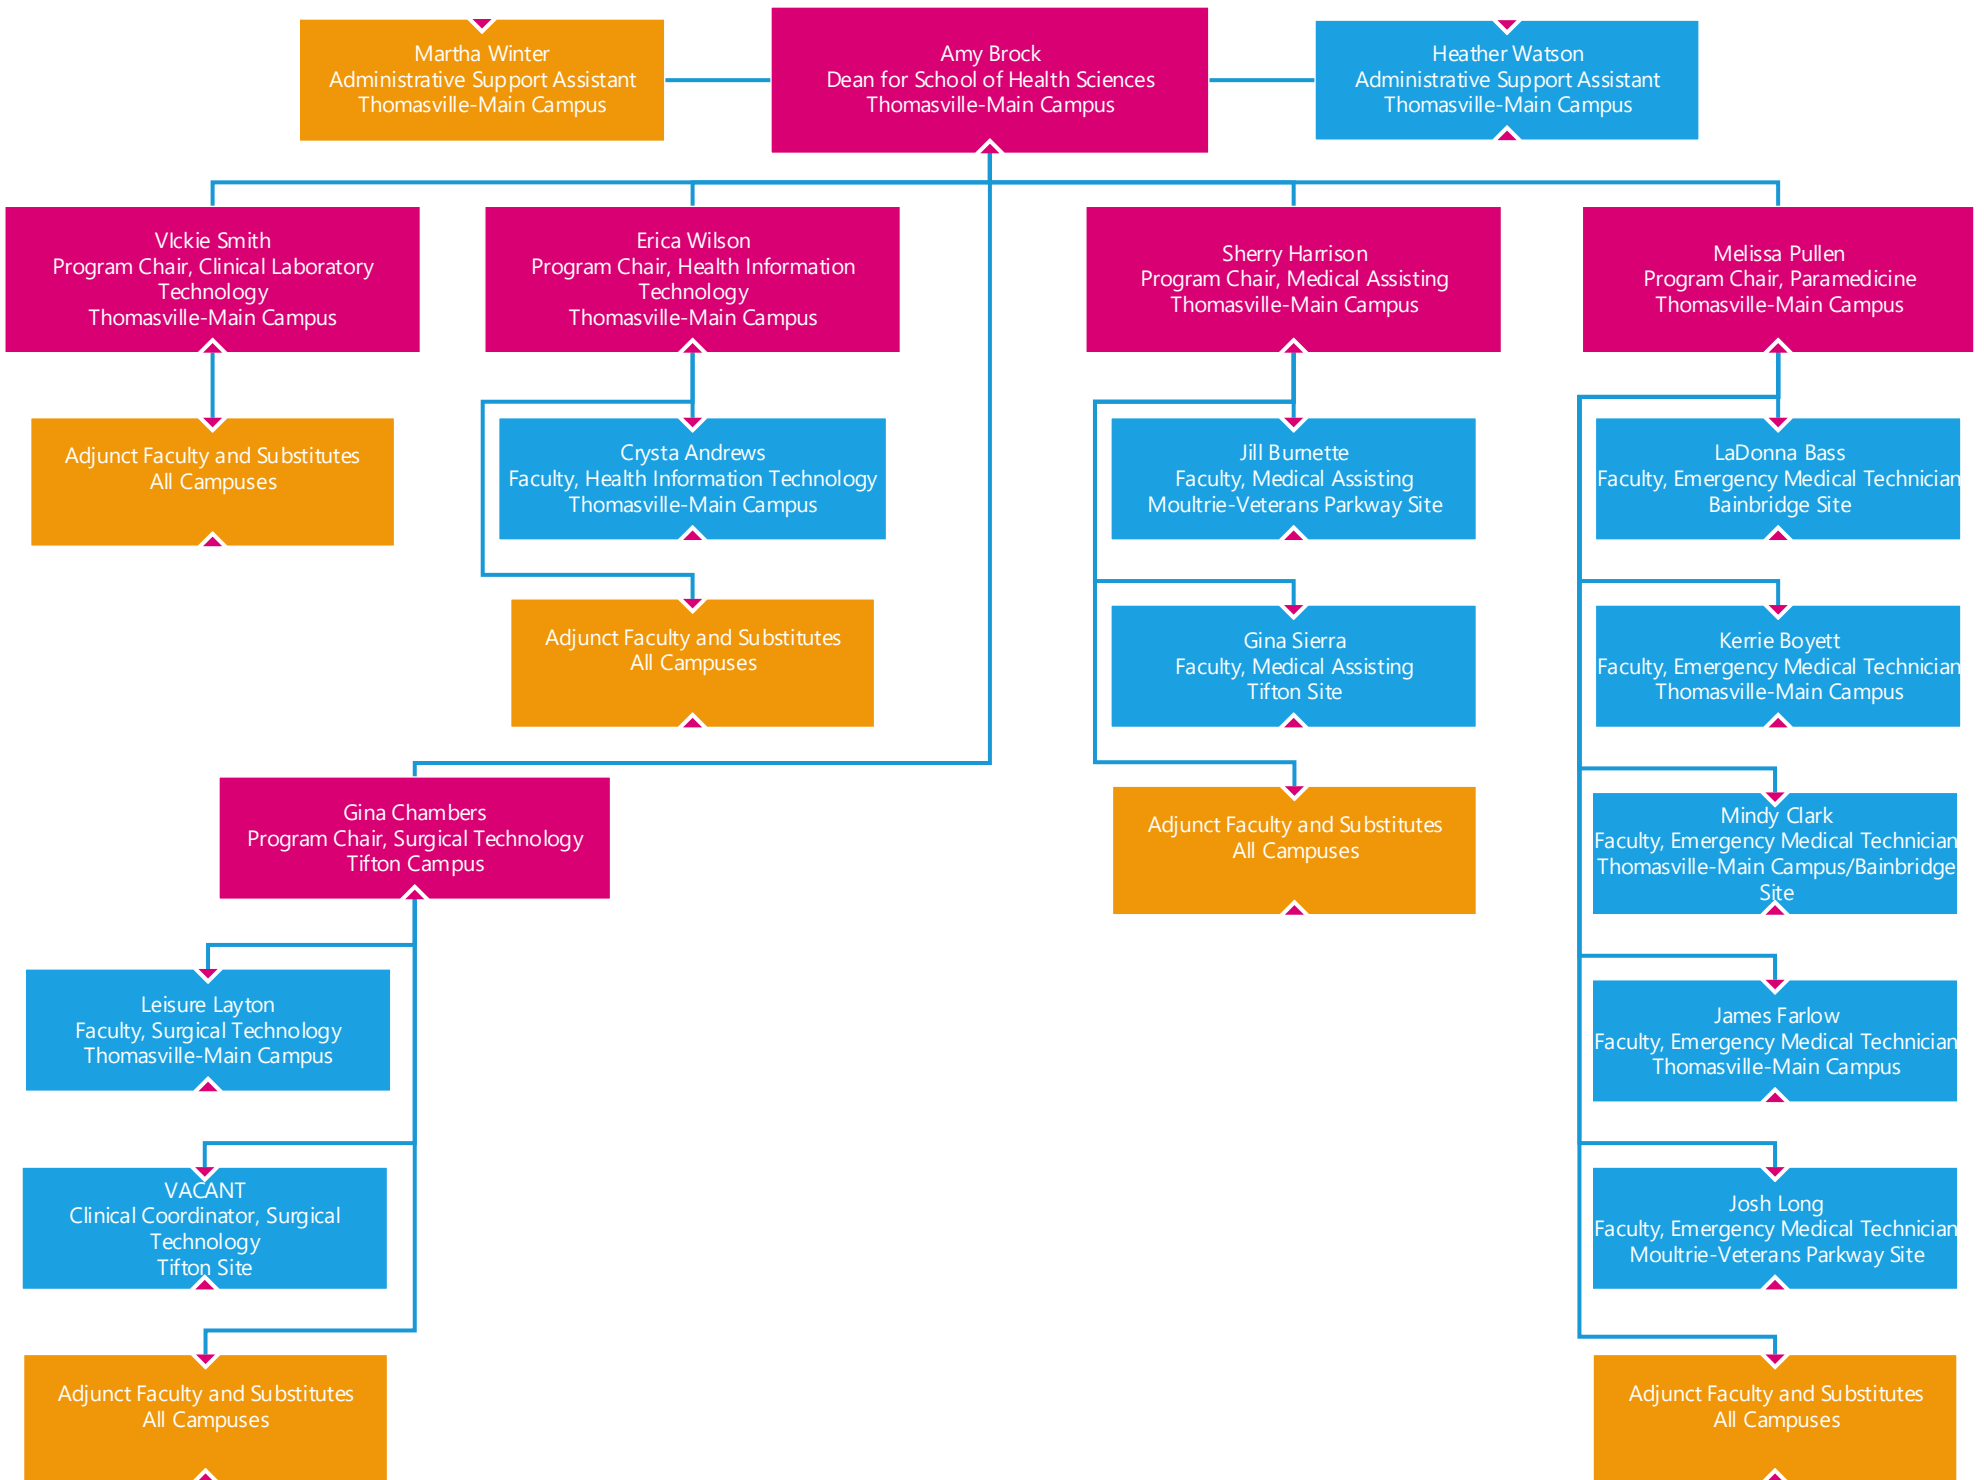

Billy White
Faculty, Cosmetology
Turner County High School

Ricky Day
Faculty, Barbering
Moultrie-Veterans Parkway Site

Adjunct Faculty and Substitutes
All Campuses

Adjunct Faculty and Substitutes
All Campuses

James Tompkins
Faculty, Cosmetology
Tifton Site

Tara Rakestraw
Dean for School of
Professional Services
Moultrie-Veterans Parkway
Site

Kerrie Wilson
Program Chair,
Commercial Truck
Driving
Tifton Site

Samantha Bruner
Faculty, Commercial
Truck Driving
Tifton Site