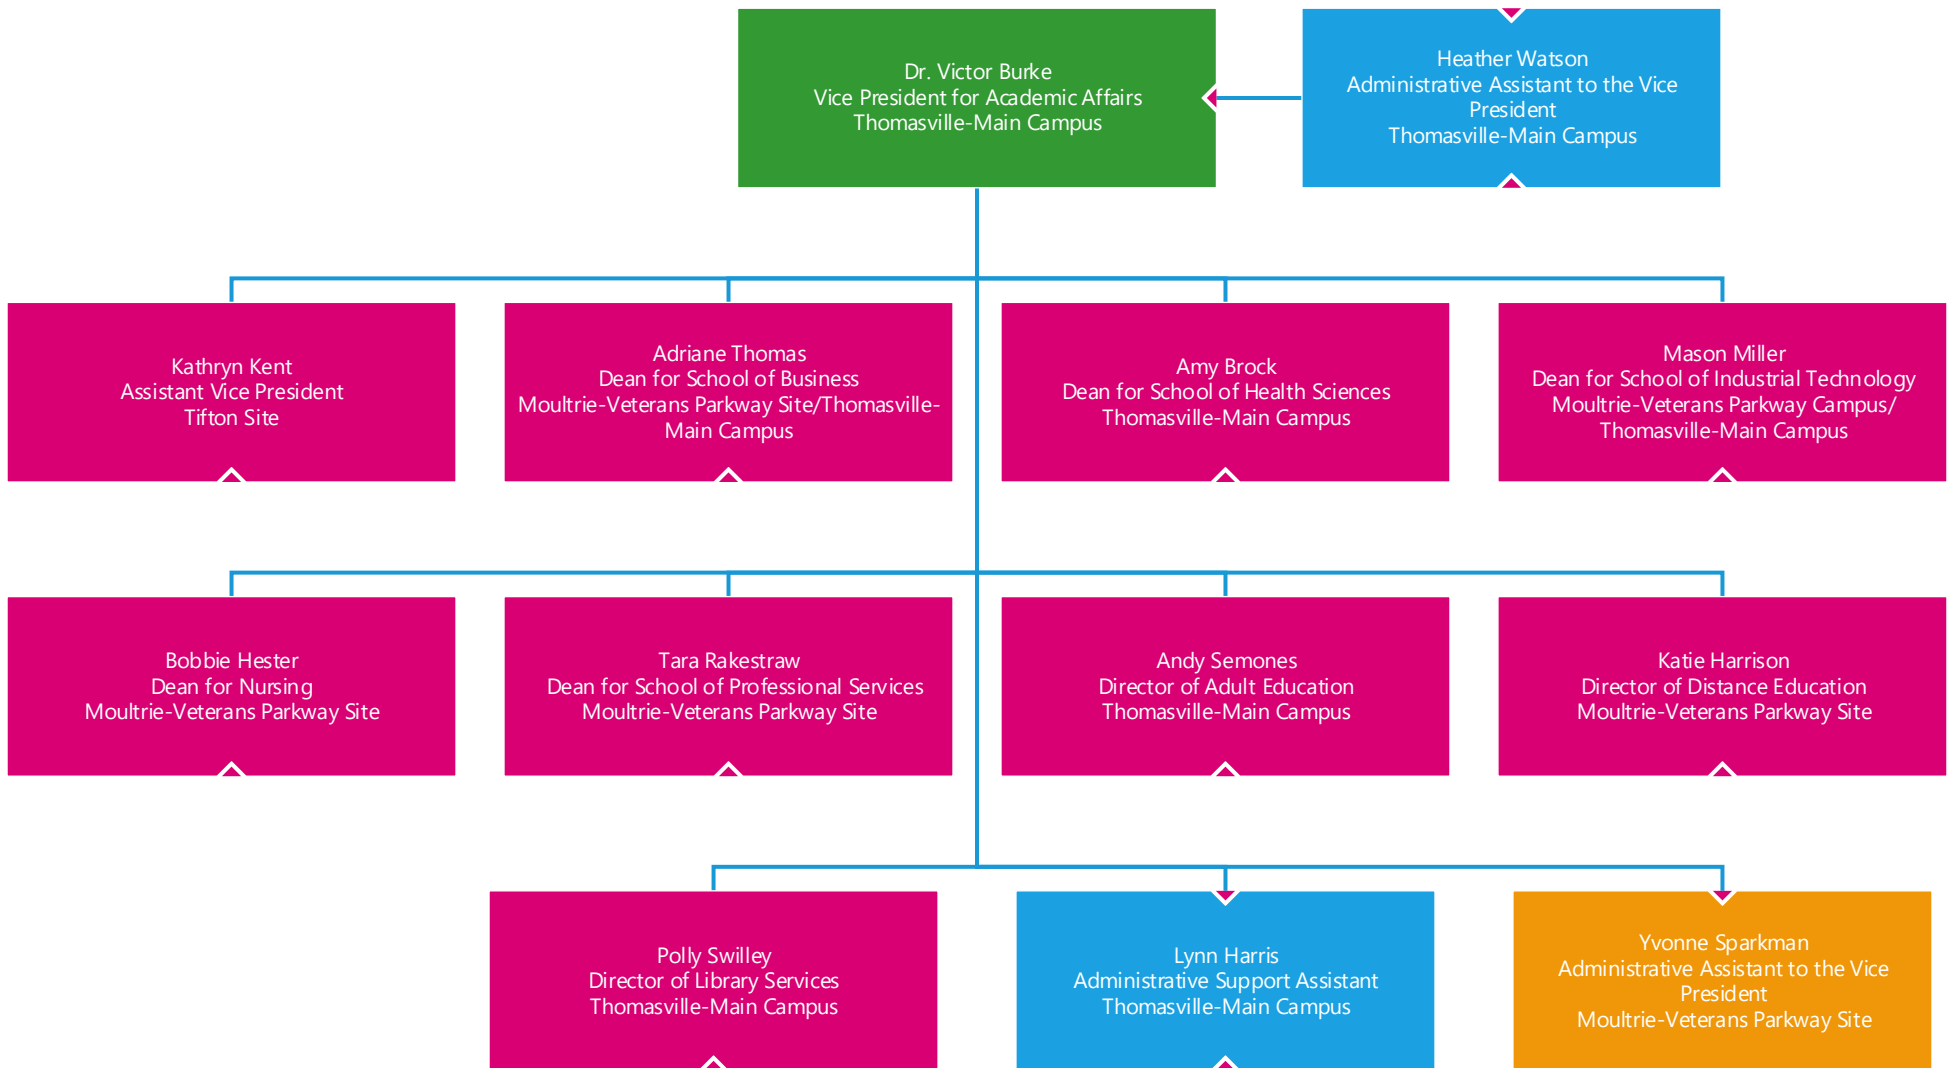

ORGANIZATIONAL CHART

LEGEND

Adriane Thomas
Dean for School of Business
Moultrie-Veterans Parkway Site/Thomasville-
Main Campus

Vacant
Program Chair, Computer Information
Systems
TBD

Paul Tompkins
Division Chair, Personal Services
Moultrie-Veterans Parkway Site

Melissa Avera
Admissions Specialist
Thomasville-Main Campus

Tammy Drew
Student Affairs Assistant
Thomasville-Main Campus

Melissa Salter
Admissions Specialist
Tifton Site

Roxanne Stone
Admissions Specialist
Moultrie-Veterans Parkway Site

Krystal Edmonds-Smith
Admissions Specialist
Thomasville-Main Campus

Glenda Powell
Student Affairs Assistant
Thomasville-Main Campus

Sarah Ward
Admissions Health Sciences
Coordinator
Moultrie-Veterans Parkway Site

Sandra Reeves
Admissions Assistant
Thomasville-Main Campus

Kim Shiver
Admissions Specialist
Thomasville-Main Campus

Crystal Spooner
Admissions Specialist
Bainbridge Site

Debbie Thompson
Student Affairs Assistant
Bainbridge Site