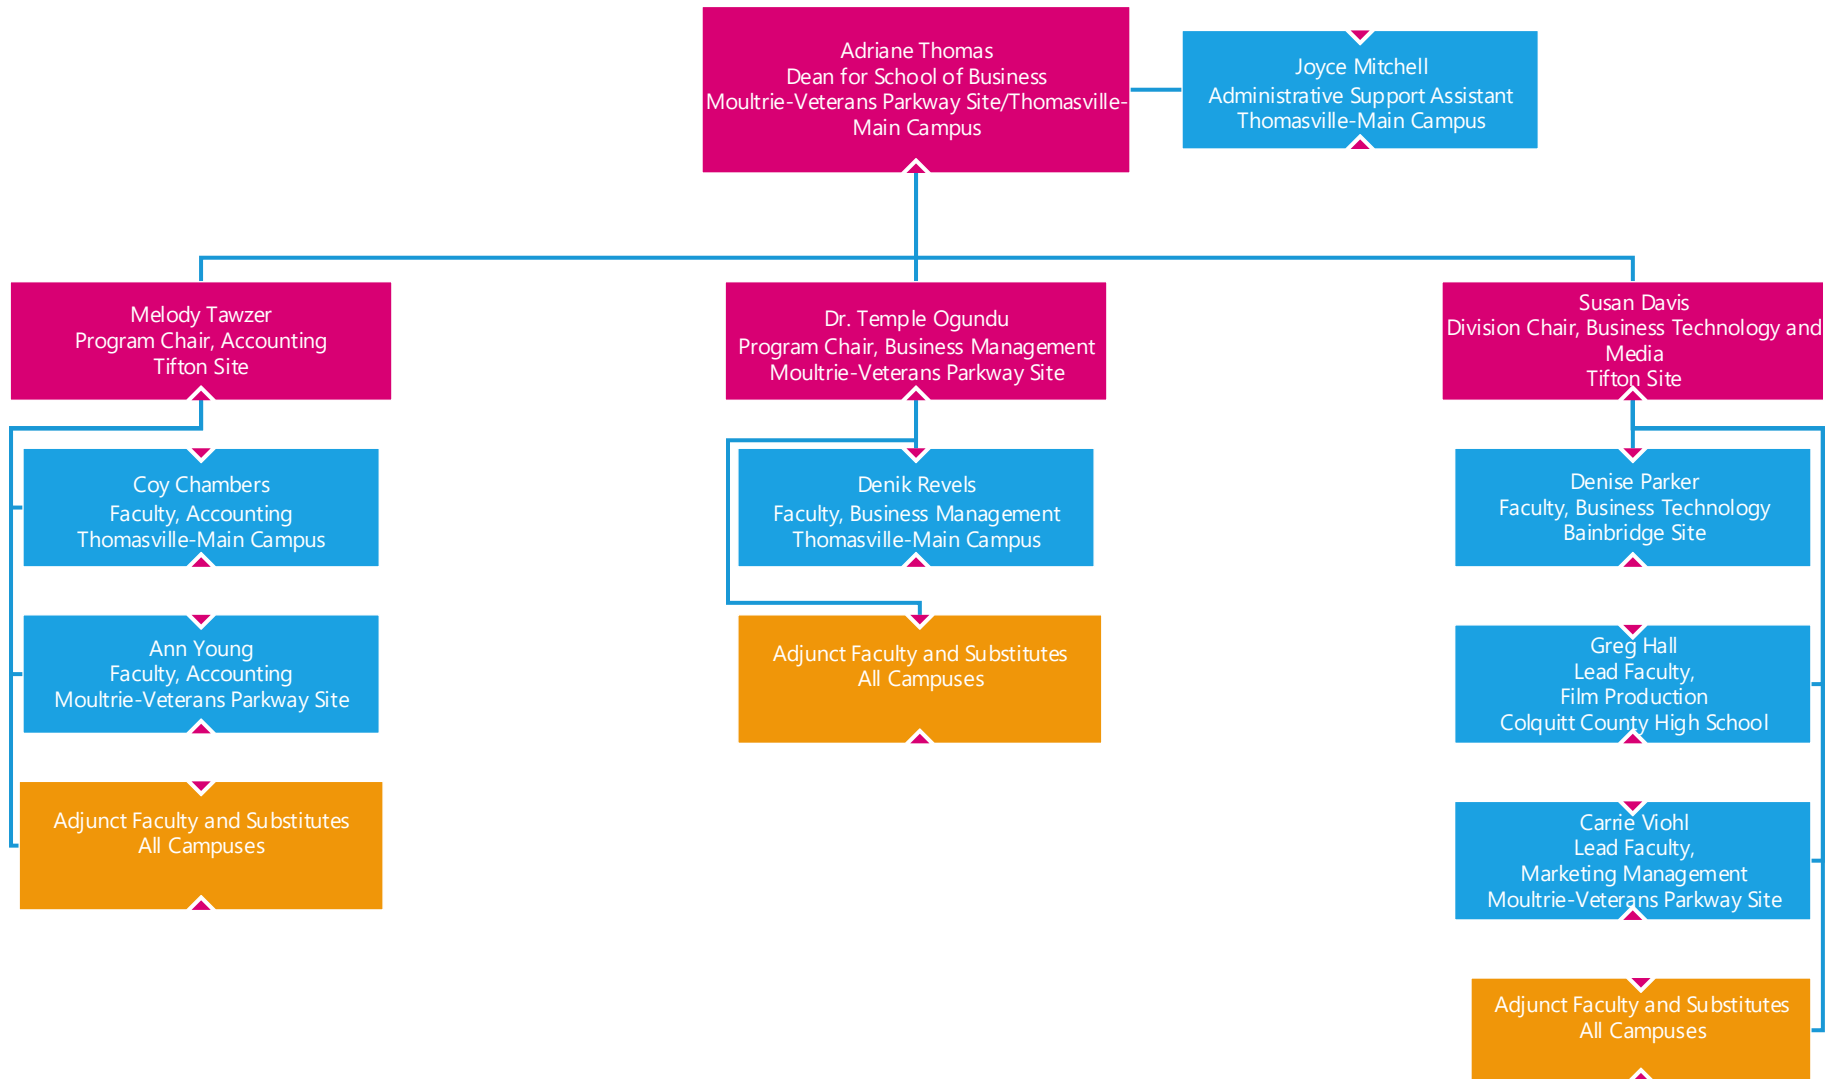

ORGANIZATIONAL CHART

LEGEND

Adriane Thomas
Dean for School of Business
Moultrie-Veterans Parkway Site/Thomasville-
Main Campus

Vacant
Program Chair, Computer Information
Systems
TBD

Paul Tompkins
Division Chair, Personal Services
Moultrie-Veterans Parkway Site

Sandra Reeves
Admissions Assistant
Thomasville-Main Campus

Kim Shiver
Admissions Specialist
Thomasville-Main Campus

Crystal Spooner
Admissions Specialist
Bainbridge Site

Debbie Thompson
Student Affairs Assistant
Bainbridge Site