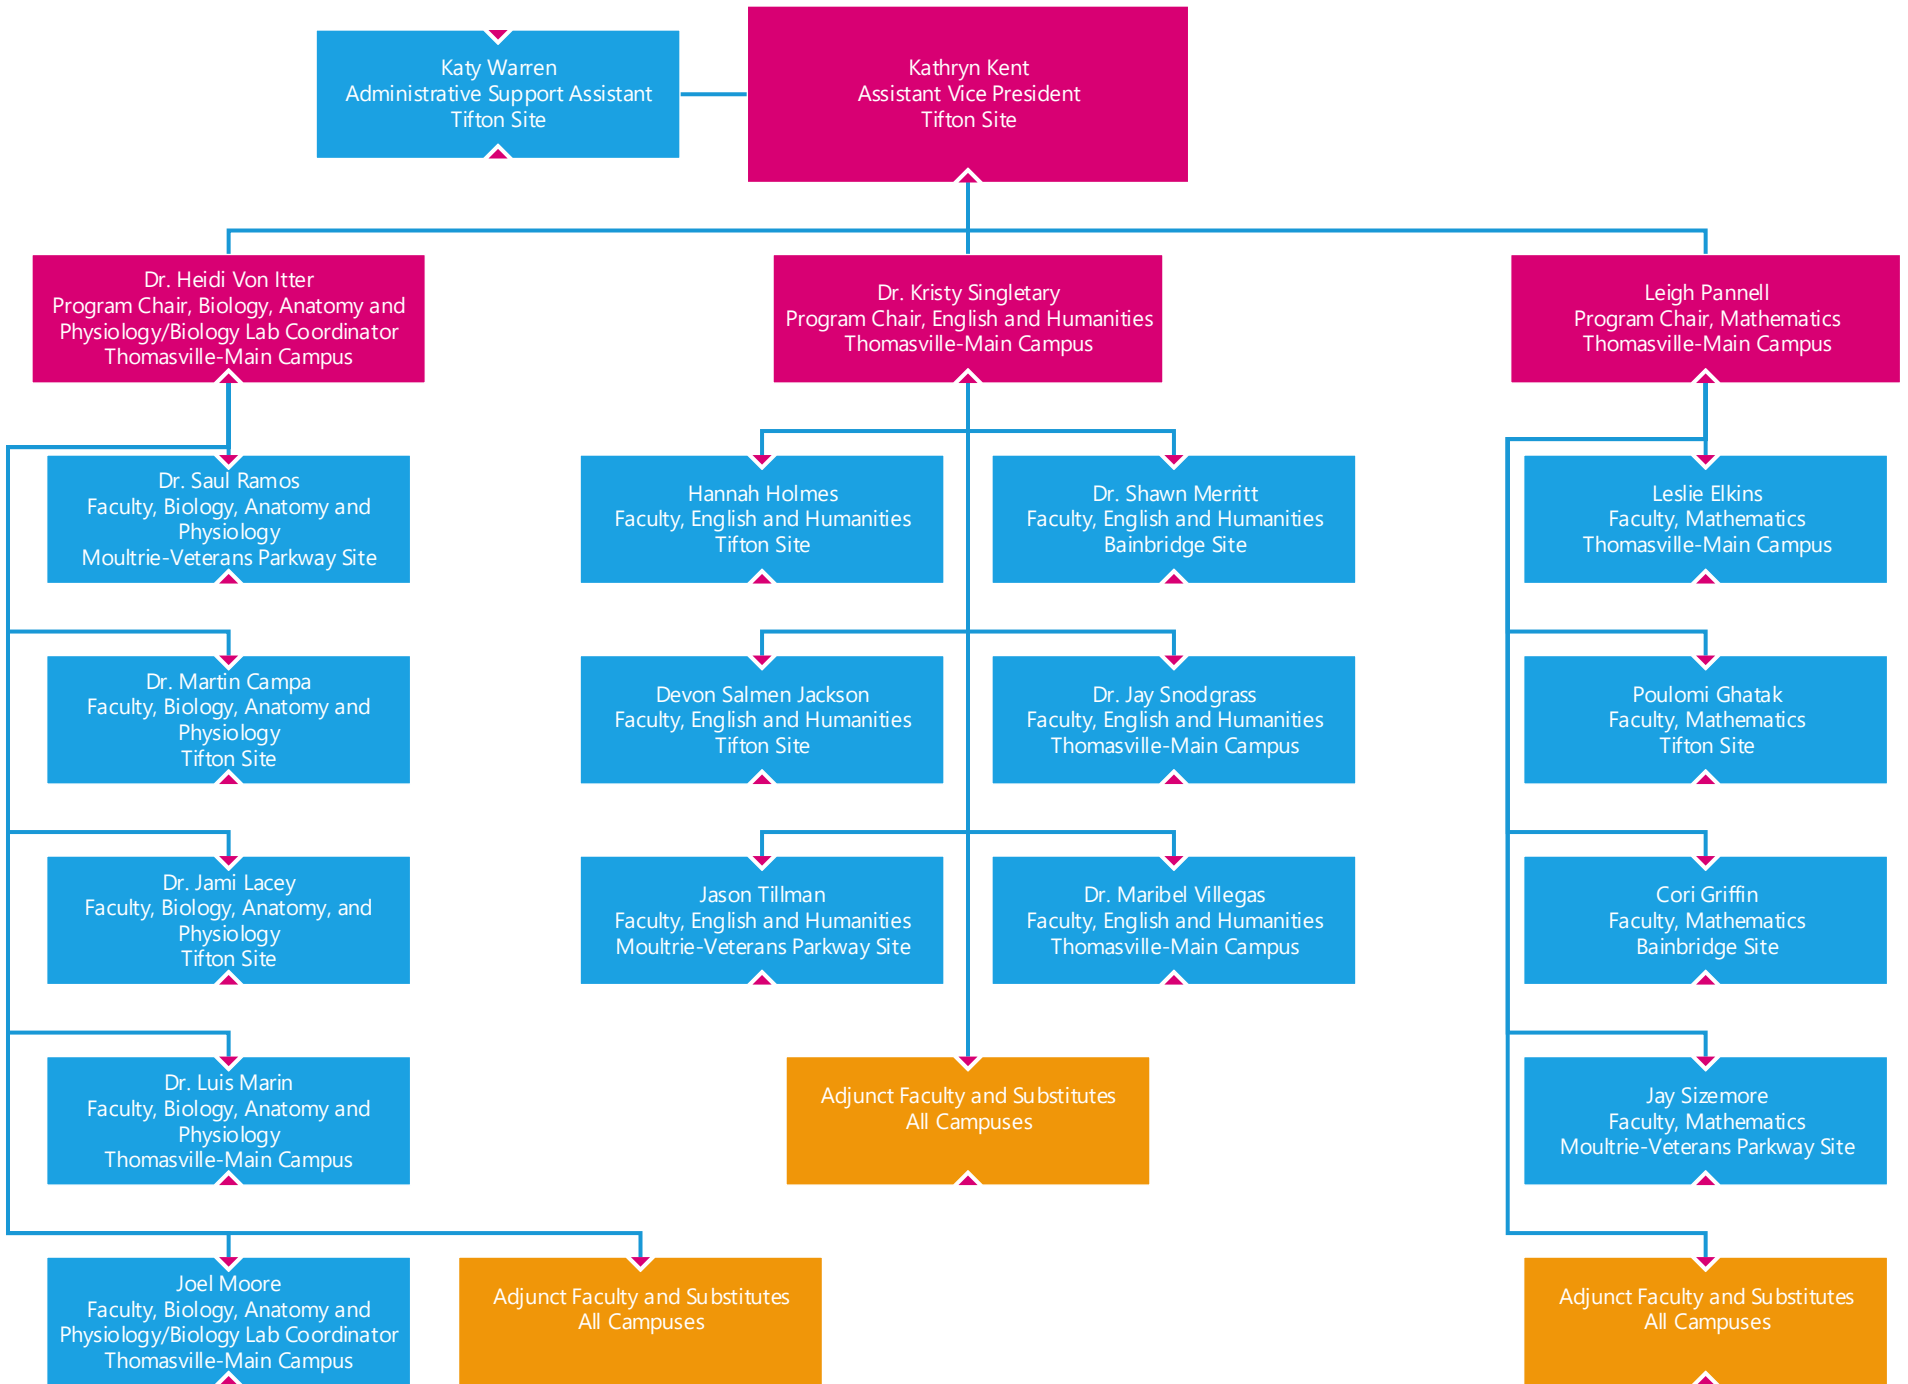

ORGANIZATIONAL CHART

LEGEND

Adriane Thomas
Dean for School of Business
Moultrie-Veterans Parkway Site/Thomasville-
Main Campus

Vacant
Program Chair, Computer Information
Systems
TBD

Paul Tompkins
Division Chair, Personal Services
Moultrie-Veterans Parkway Site

VACANT
Faculty, Computer Information
Systems
Thomasville-Main Campus

Barry Reynolds
Faculty, Computer Information
Systems
Bainbridge Site

Michaela Underwood
Faculty, Esthetics
Moultrie-Veterans Parkway Site