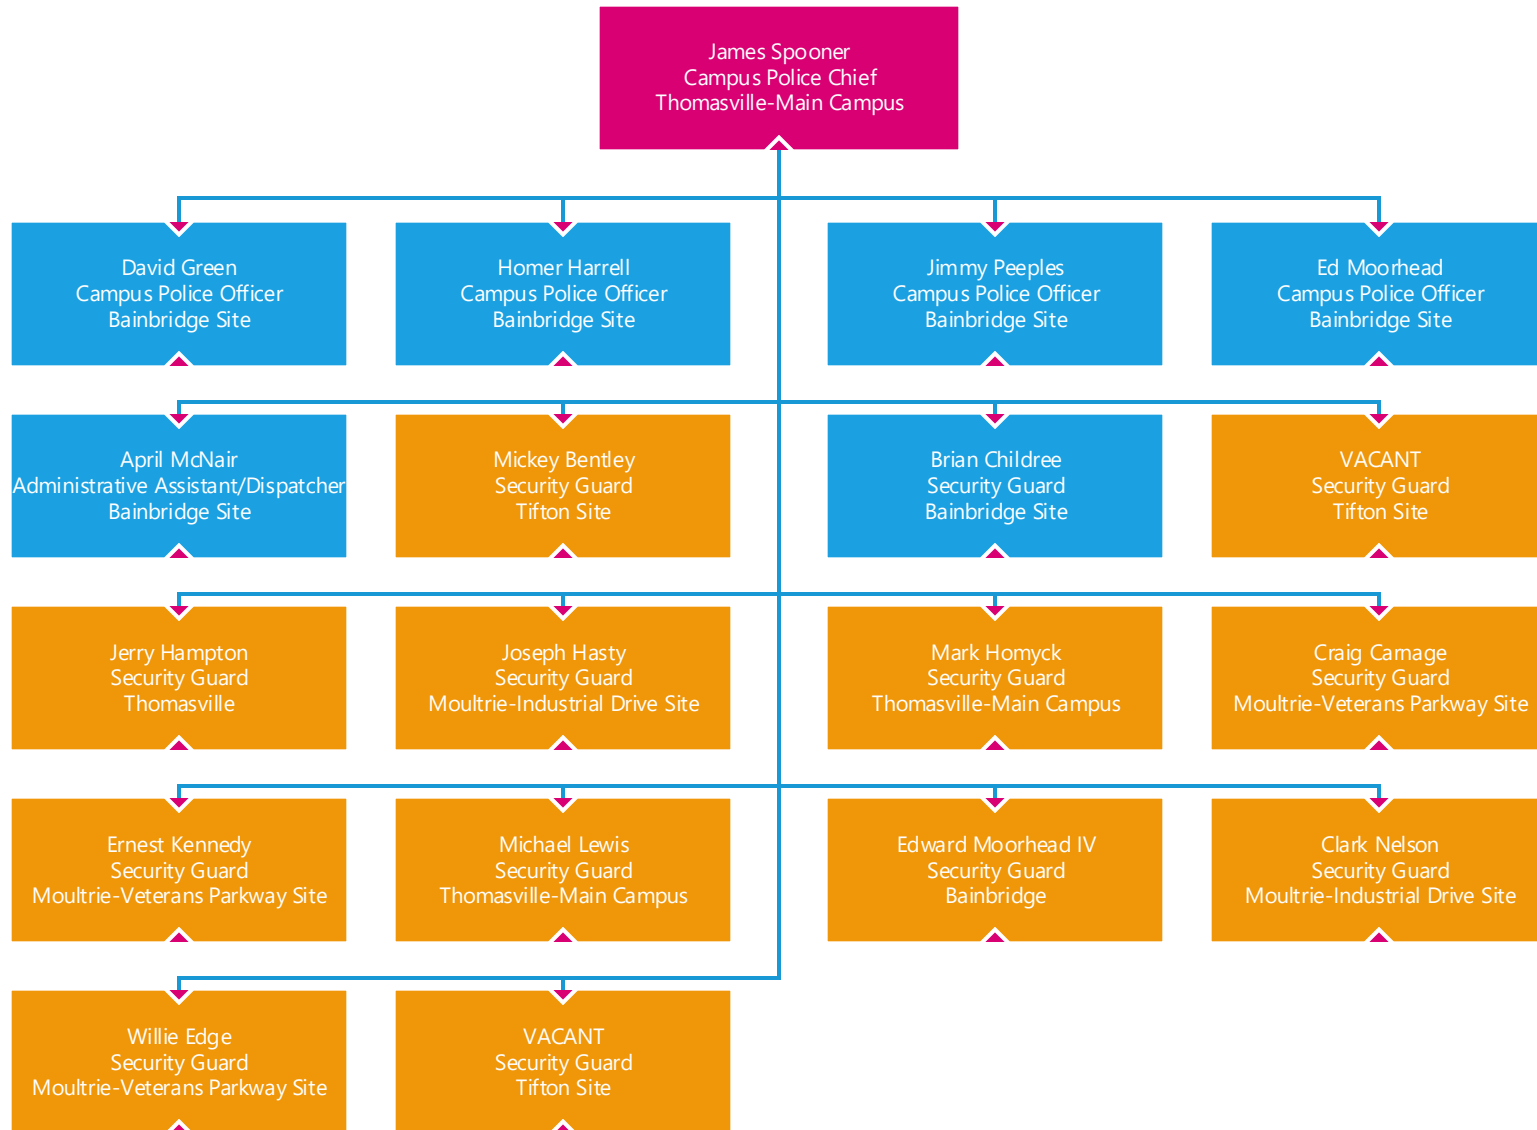

Adjunct Faculty and Substitutes
All Campuses

Dr. Ron O'Meara
Vice President for Economic
Development
Thomasville-Main Campus

Kelly Daniell
Director for Economic Development
Tifton Site

Keyondria Harris
Director for Economic Development
Moultrie-Veterans Parkway Site