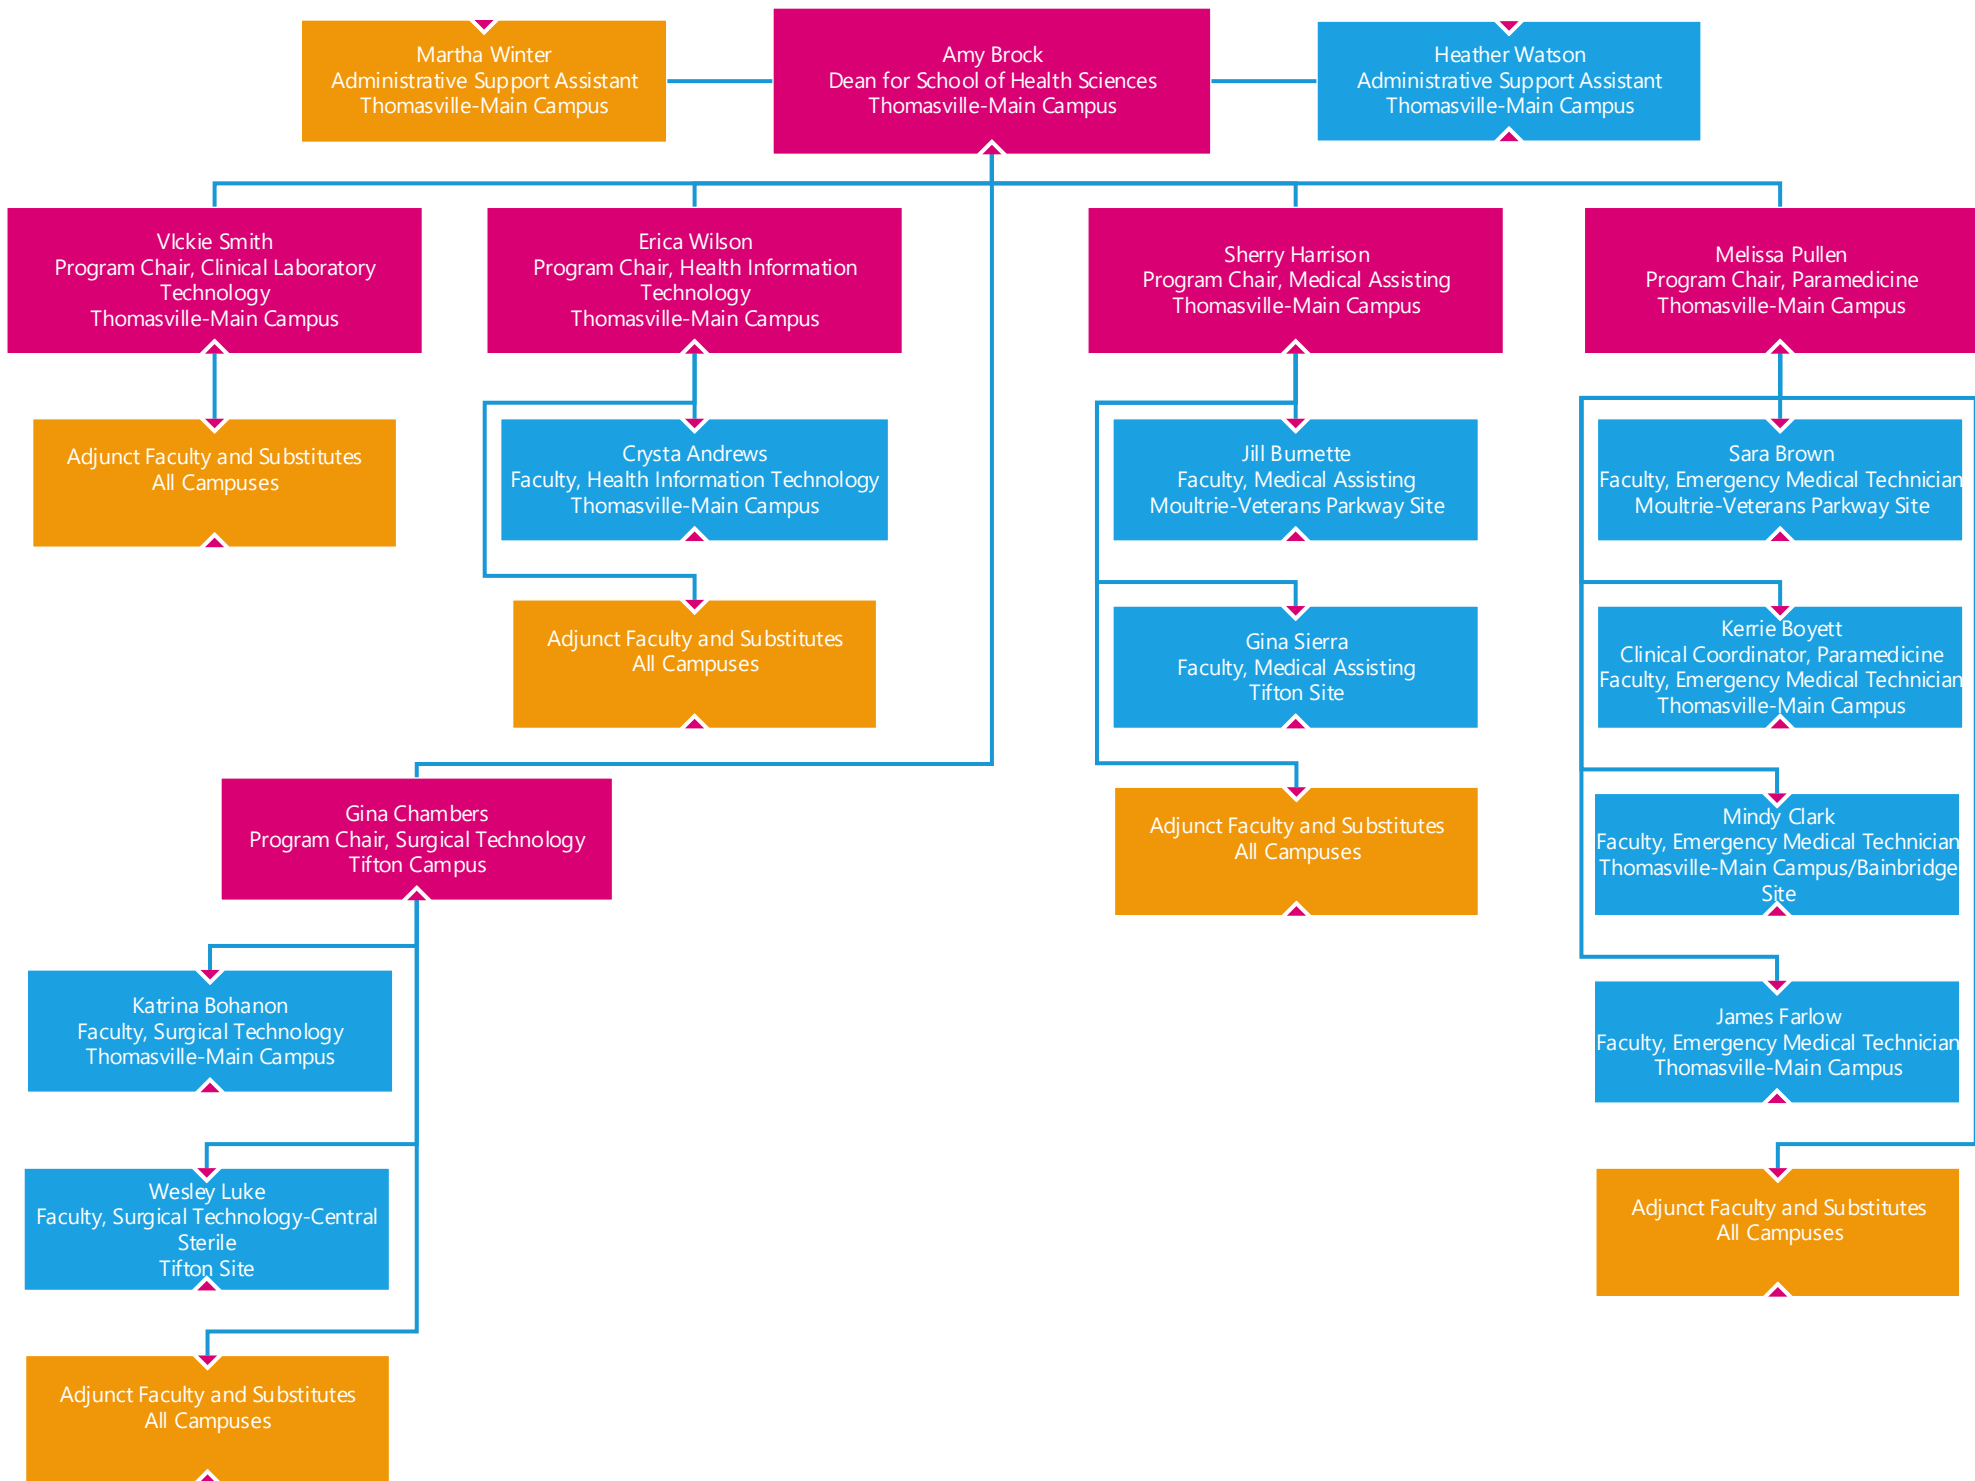

ORGANIZATIONAL CHART

LEGEND

Executive Leadership

Fulltime Faculty/Staff

Manager/Supervisor

Regular Part-time Staff

Kristina Wilson
Administrative Support Assistant
Thomasville-Main Campus

Bobbie Hester
Dean for Nursing
Moultrie-Veterans Parkway Site

Vickie Sangster
Administrative Support Assistant
Moultrie-Veterans Parkway Campus

Athalena Benton
Program Chair, Nursing ASN
Thomasville-Main Campus

Tarnishia Sirmans
Nursing Academic Success and
Retention Specialist
Moultrie-Veterans Parkway Site

Instructional Aides
Instructional Aides
Multiple Locations

Substitute Teachers
Substitute Teachers
All Campuses

Adjunct Faculty
Adjunct Faculty
All Campuses

Dr. Ron O'Meara
Vice President for Economic
Development
Thomasville-Main Campus

George Griffin
Executive Director of Facilities
Tifton Site

Tony Wilson
Maintenance Supervisor
Thomasville-Main Campus

Zack Clark
Assistant Director of Facilities
Thomasville-Main Campus

Blake Foster
Maintenance Supervisor
Bainbridge Site