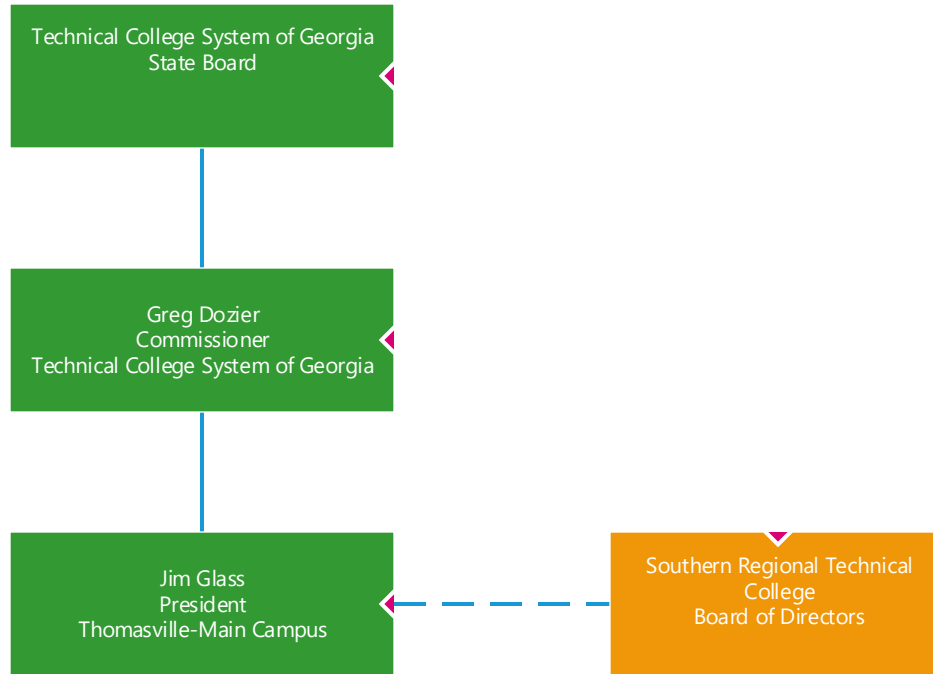

ORGANIZATIONAL CHART

LEGEND

Executive Leadership

Fulltime Faculty/Staff

Manager/Supervisor

Regular Part-time Staff

Kristina Wilson
Administrative Support Assistant
Thomasville-Main Campus

Bobbie Hester
Dean for Nursing
Moultrie-Veterans Parkway Site

Vickie Sangster
Administrative Support Assistant
Moultrie-Veterans Parkway Campus

Athalena Benton
Program Chair, Nursing ASN
Thomasville-Main Campus

Tarnishia Sirmans
Nursing Academic Success and
Retention Specialist
Moultrie-Veterans Parkway Site

Instructional Aides
Instructional Aides
Multiple Locations

Substitute Teachers
Substitute Teachers
All Campuses

Adjunct Faculty
Adjunct Faculty
All Campuses

Dr. Ron O'Meara
Vice President for Economic
Development
Thomasville-Main Campus