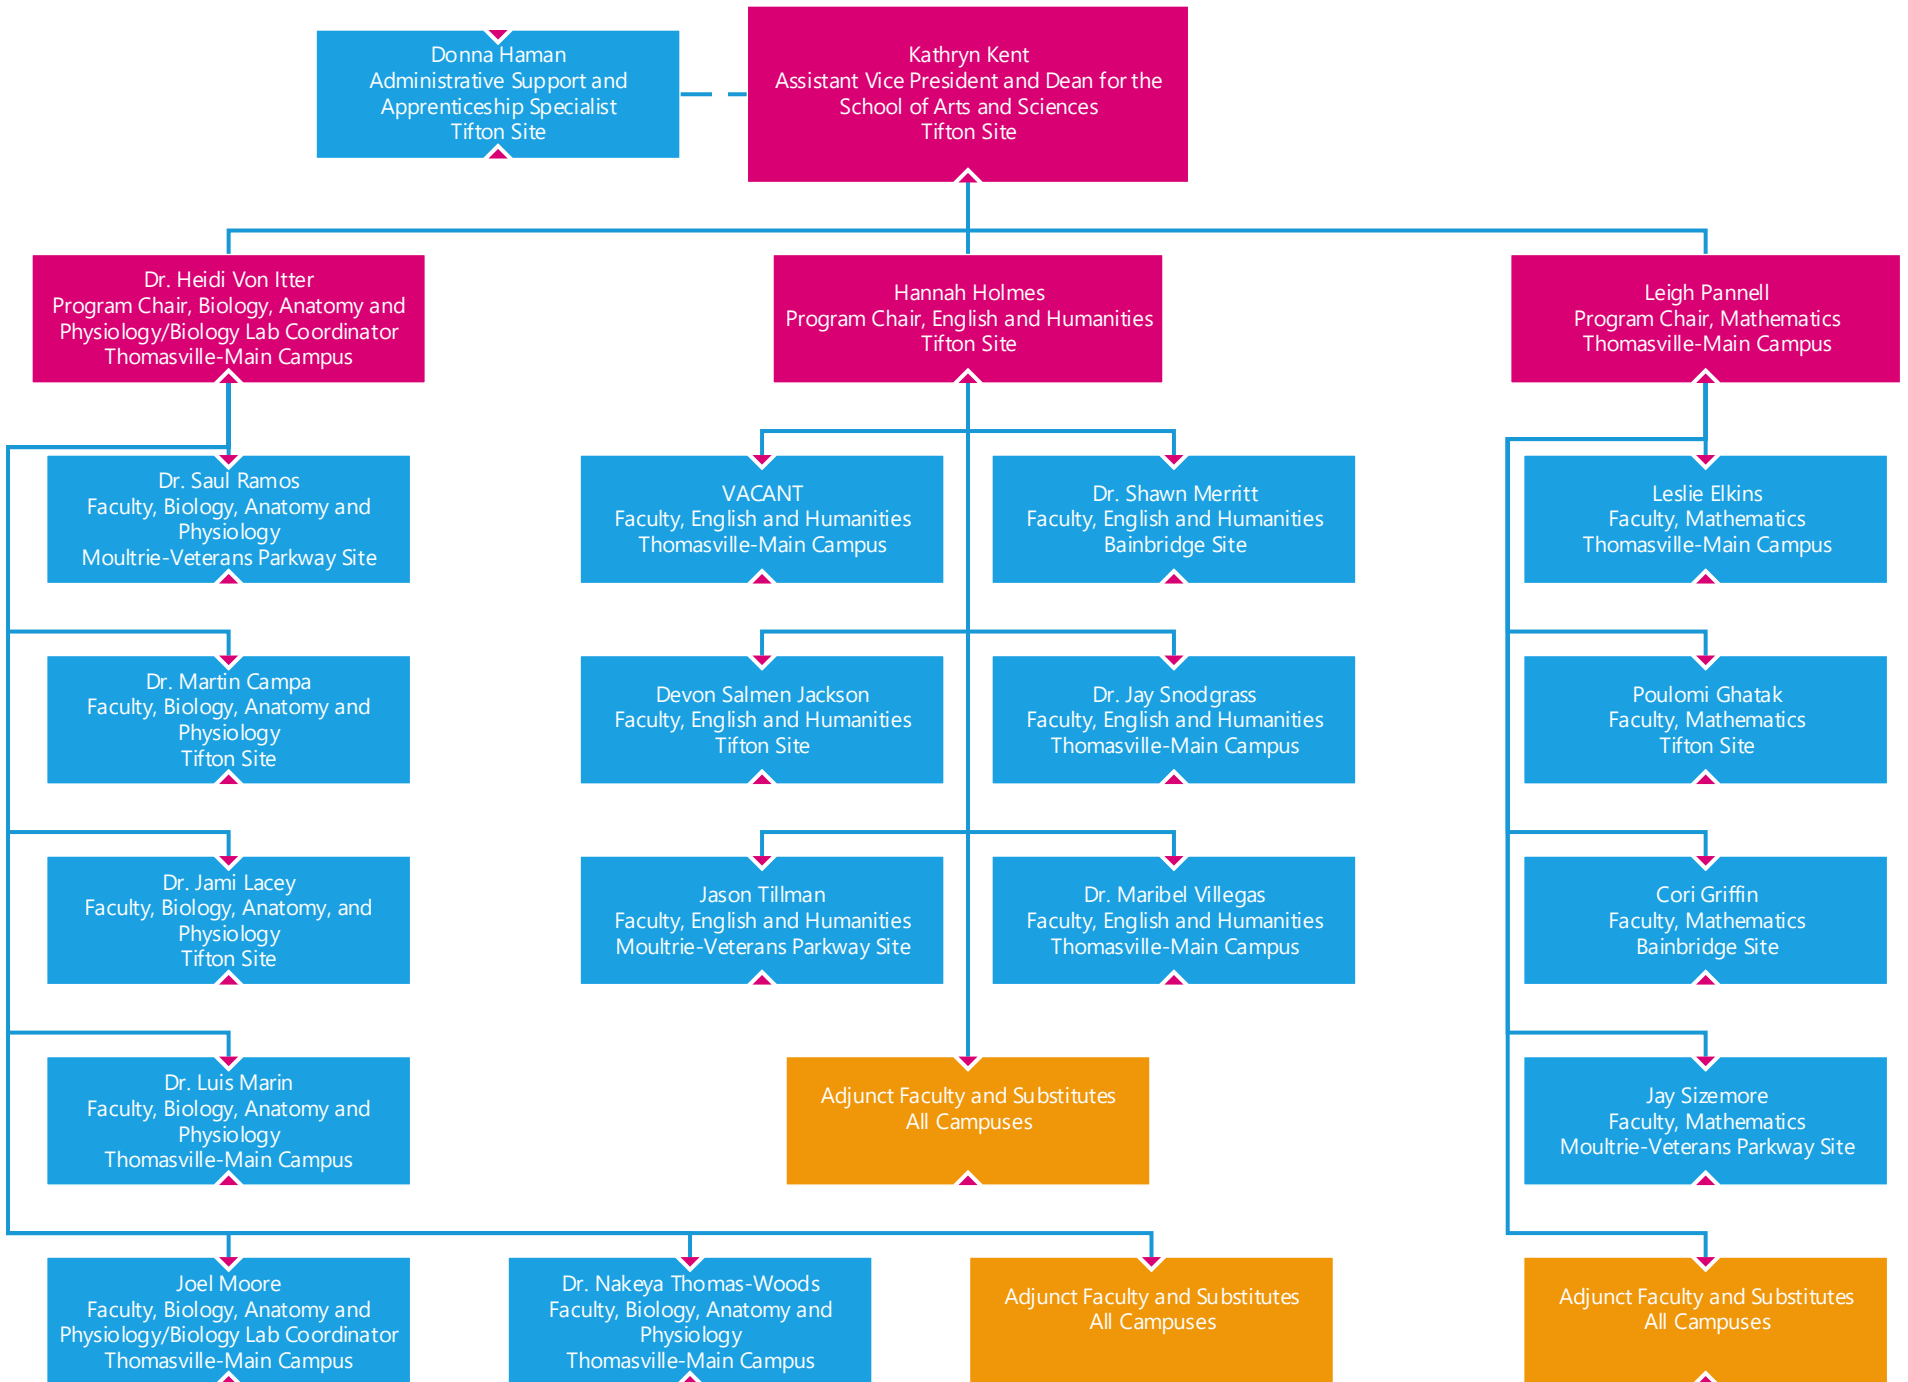

ORGANIZATIONAL CHART

LEGEND

Executive Leadership

Fulltime Faculty/Staff

Manager/Supervisor

Regular Part-time Staff

Kristina Wilson
Administrative Support Assistant
Thomasville-Main Campus

Bobbie Hester
Dean for Nursing
Moultrie-Veterans Parkway Site

Vickie Sangster
Administrative Support Assistant
Moultrie-Veterans Parkway Campus

Athalena Benton
Program Chair, Nursing ASN
Thomasville-Main Campus

Tarnishia Sirmans
Nursing Academic Success and
Retention Specialist
Moultrie-Veterans Parkway Site