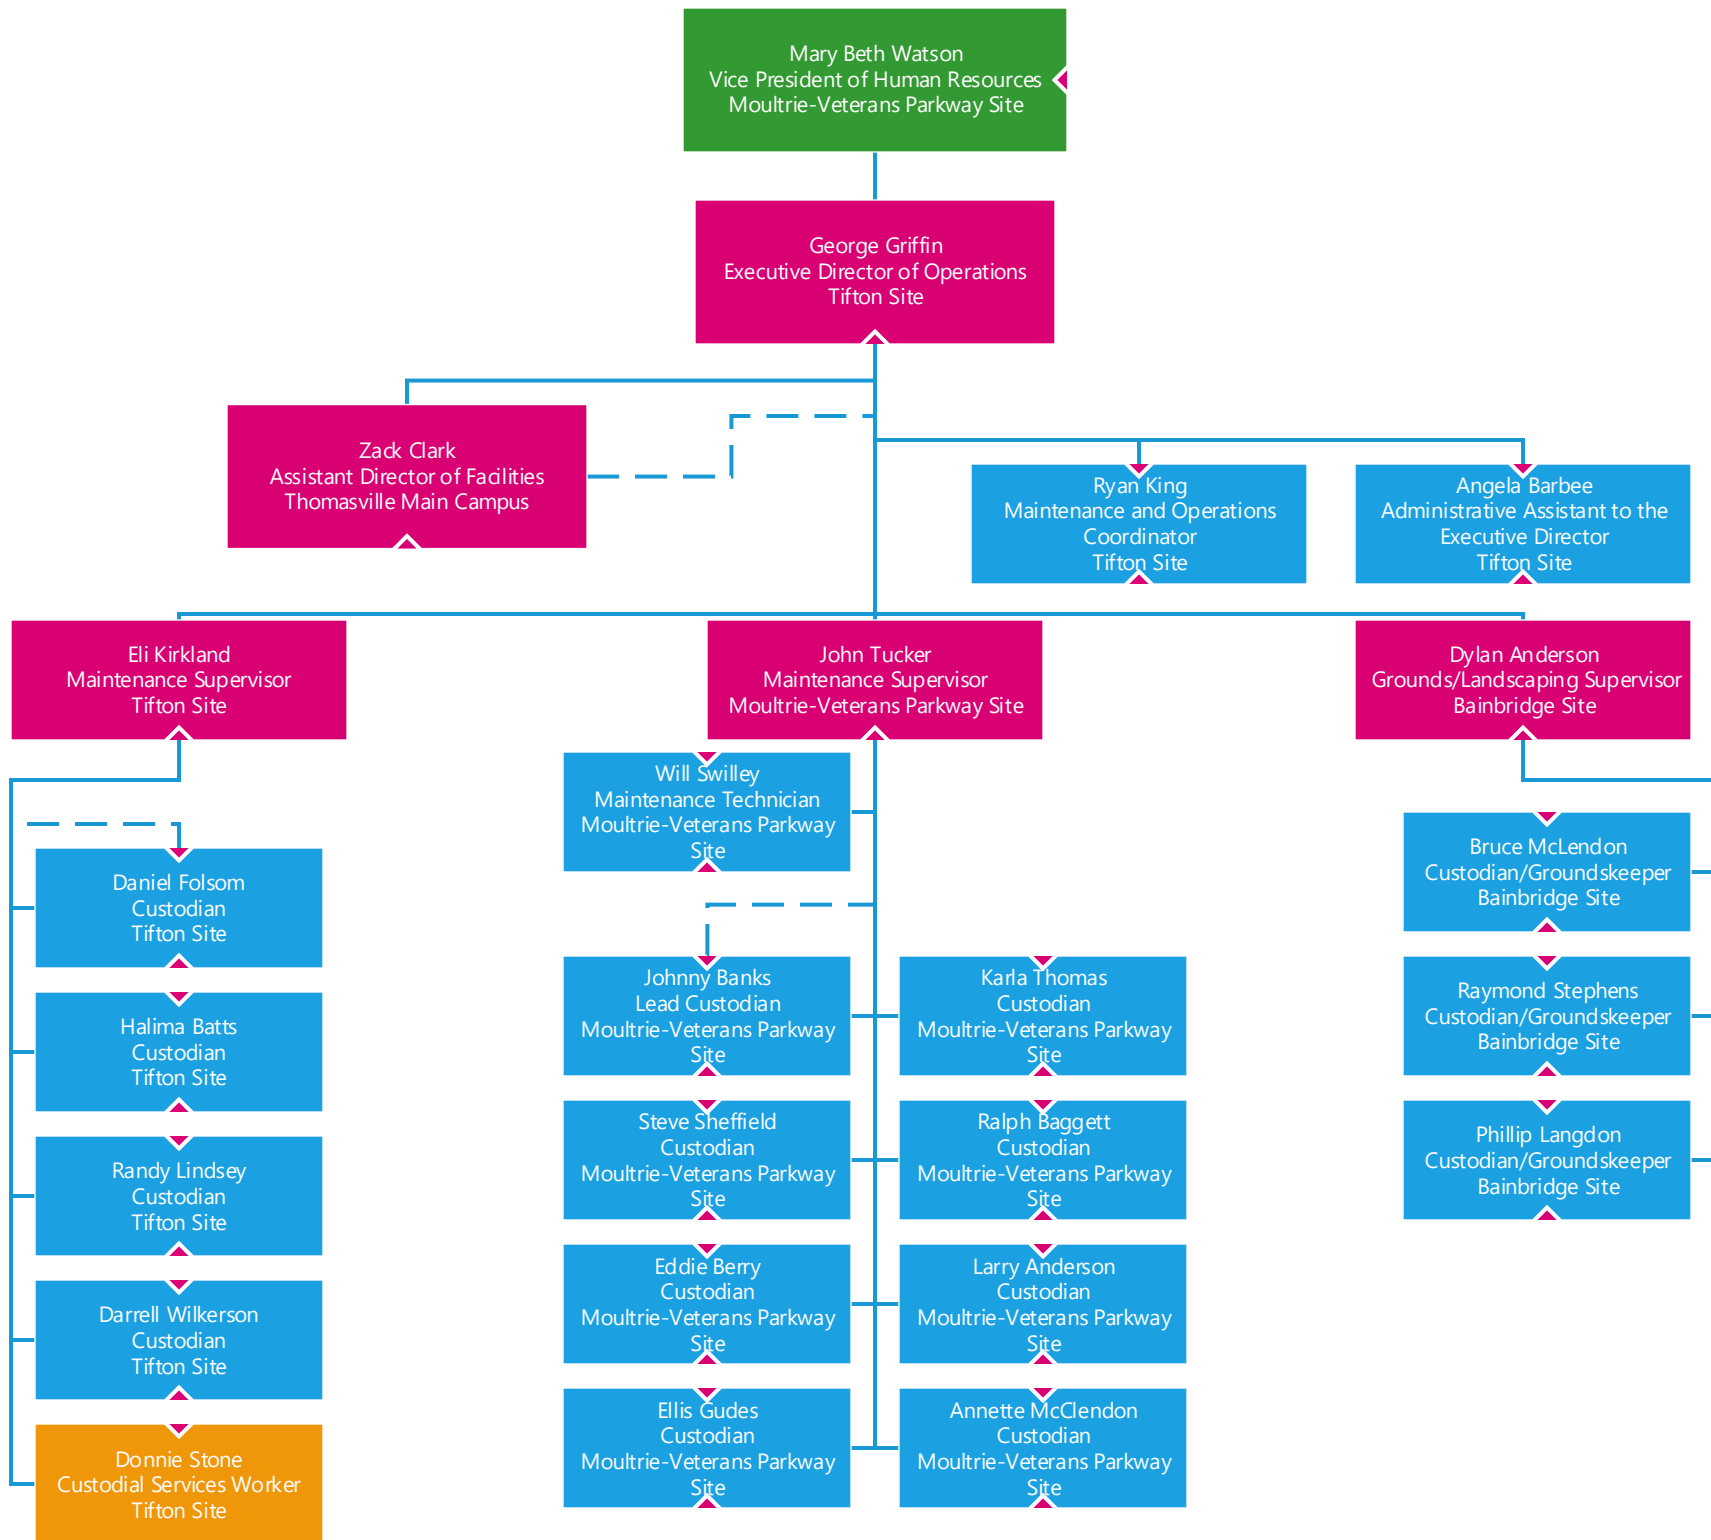

Timothy Sanford
Grounds Maintenance Technician
Thomasville-Main Campus

Juan Salinas
Maintenance Technician
Bainbridge Site

Harry Esbensen
Lead Custodian
Bainbridge Site

Tewarda Jaye
Custodian
Bainbridge Site

Janet Williford
Custodian
Bainbridge Site

Tina Worthington
Administrative Assistant II
Bainbridge Site

Harold McCray
Custodian
Bainbridge Site

Tameka Brown
Custodian
Bainbridge Site

Erin Maestri
Custodian
Bainbridge Site