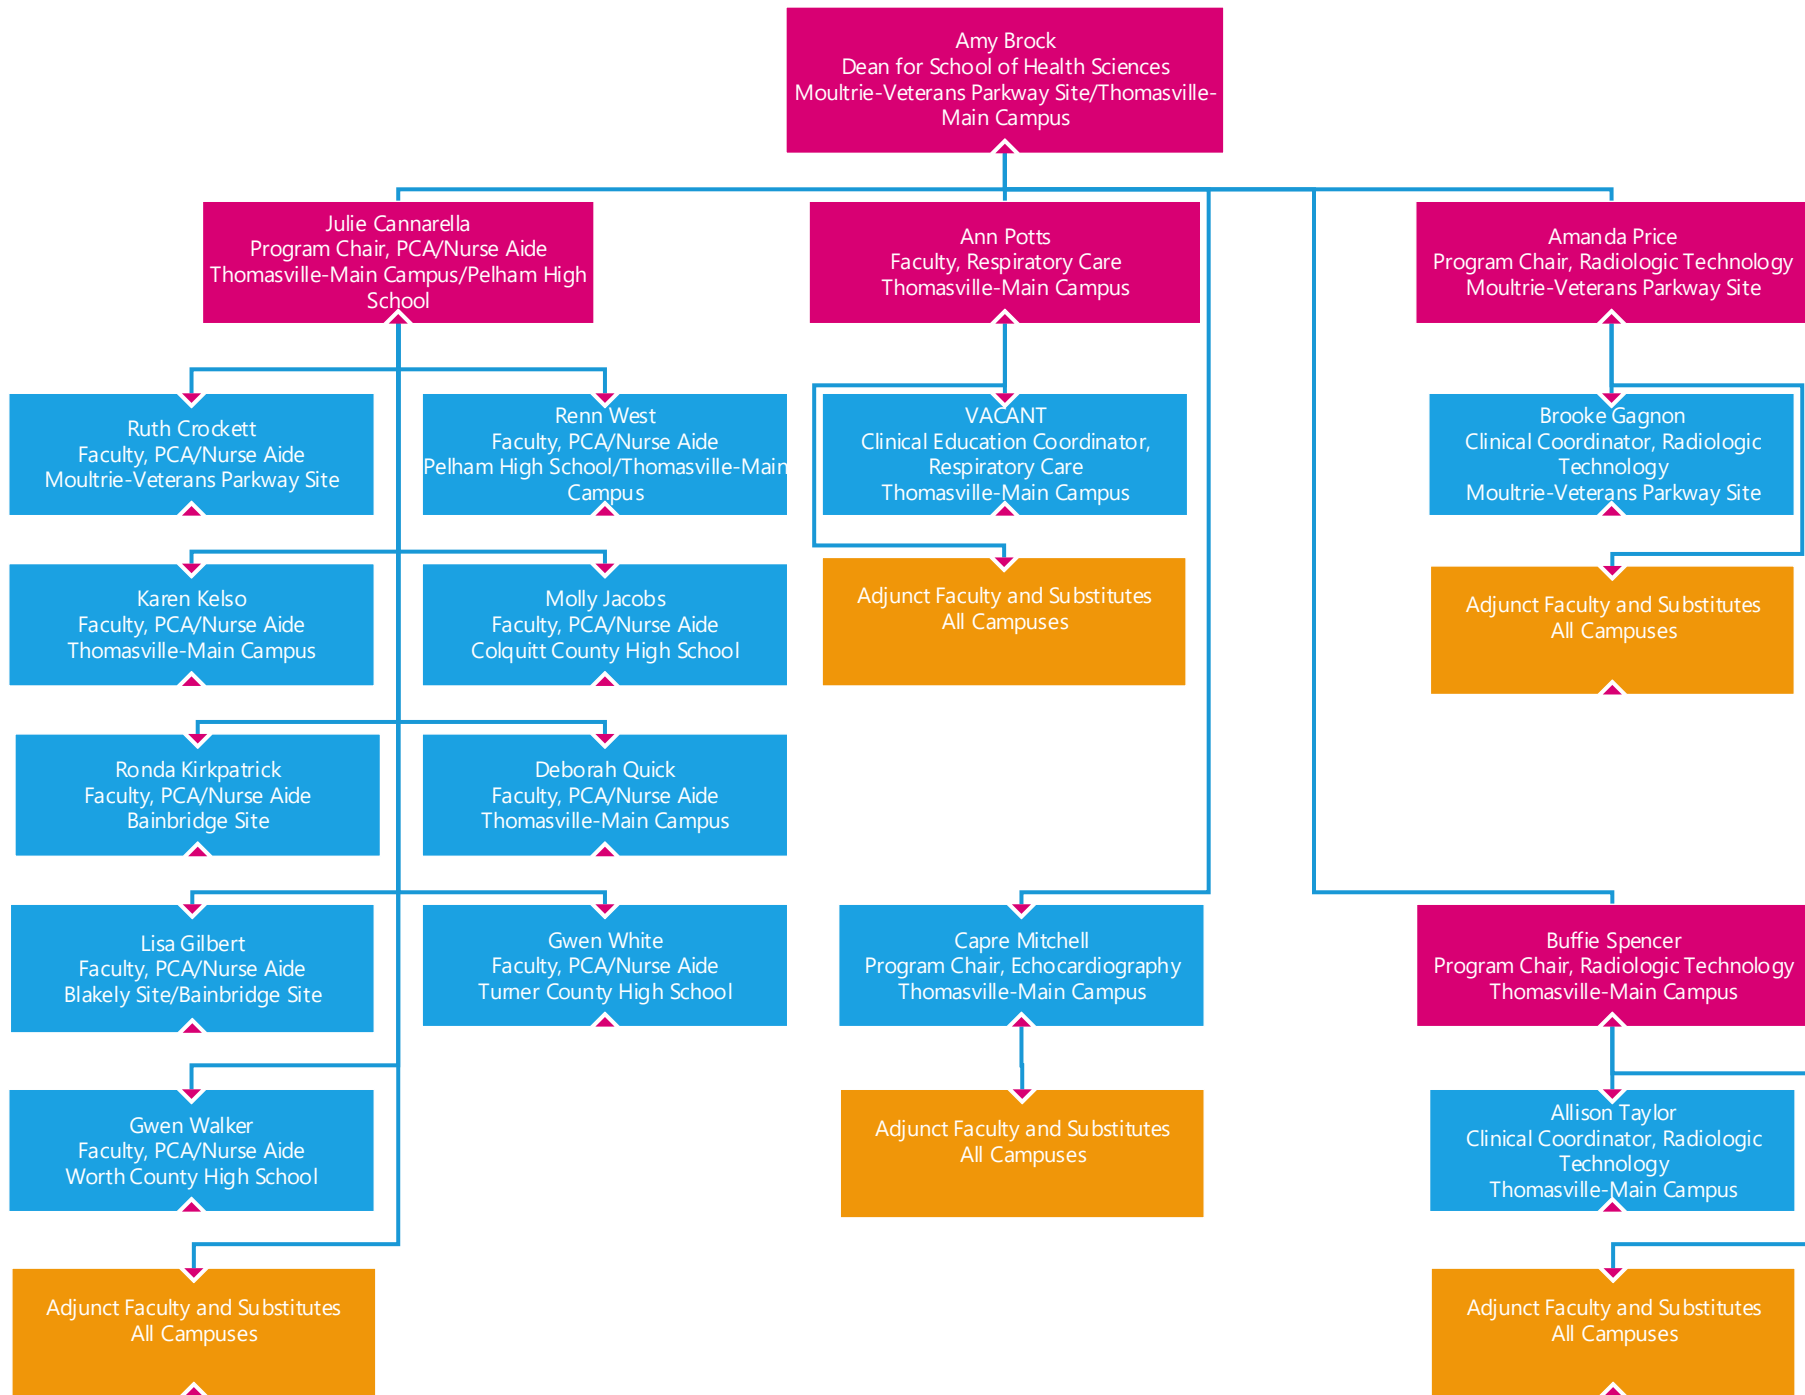

ORGANIZATIONAL CHART

LEGEND

Executive Leadership

Fulltime Faculty/Staff

Manager/Supervisor

Regular Part-time Staff

Kristina Wilson
Administrative Support Assistant
Thomasville-Main Campus

Bobbie Hester
Dean for Nursing
Moultrie-Veterans Parkway Site

Vickie Sangster
Administrative Support Assistant
Moultrie-Veterans Parkway Campus

Athalena Benton
Program Chair, Nursing ASN
Thomasville-Main Campus

Tarnishia Sirmans
Nursing Academic Success and
Retention Specialist
Moultrie-Veterans Parkway Site

Instructional Aides
Instructional Aides
Multiple Locations

Substitute Teachers
Substitute Teachers
All Campuses

Adjunct Faculty
Adjunct Faculty
All Campuses

Dr. Ron O'Meara
Vice President for Economic
Development
Thomasville-Main Campus

George Griffin
Executive Director of Facilities
Tifton Site

Tony Wilson
Maintenance Supervisor
Thomasville-Main Campus

Zack Clark
Assistant Director of Facilities
Thomasville-Main Campus

Blake Foster
Maintenance Supervisor
Bainbridge Site