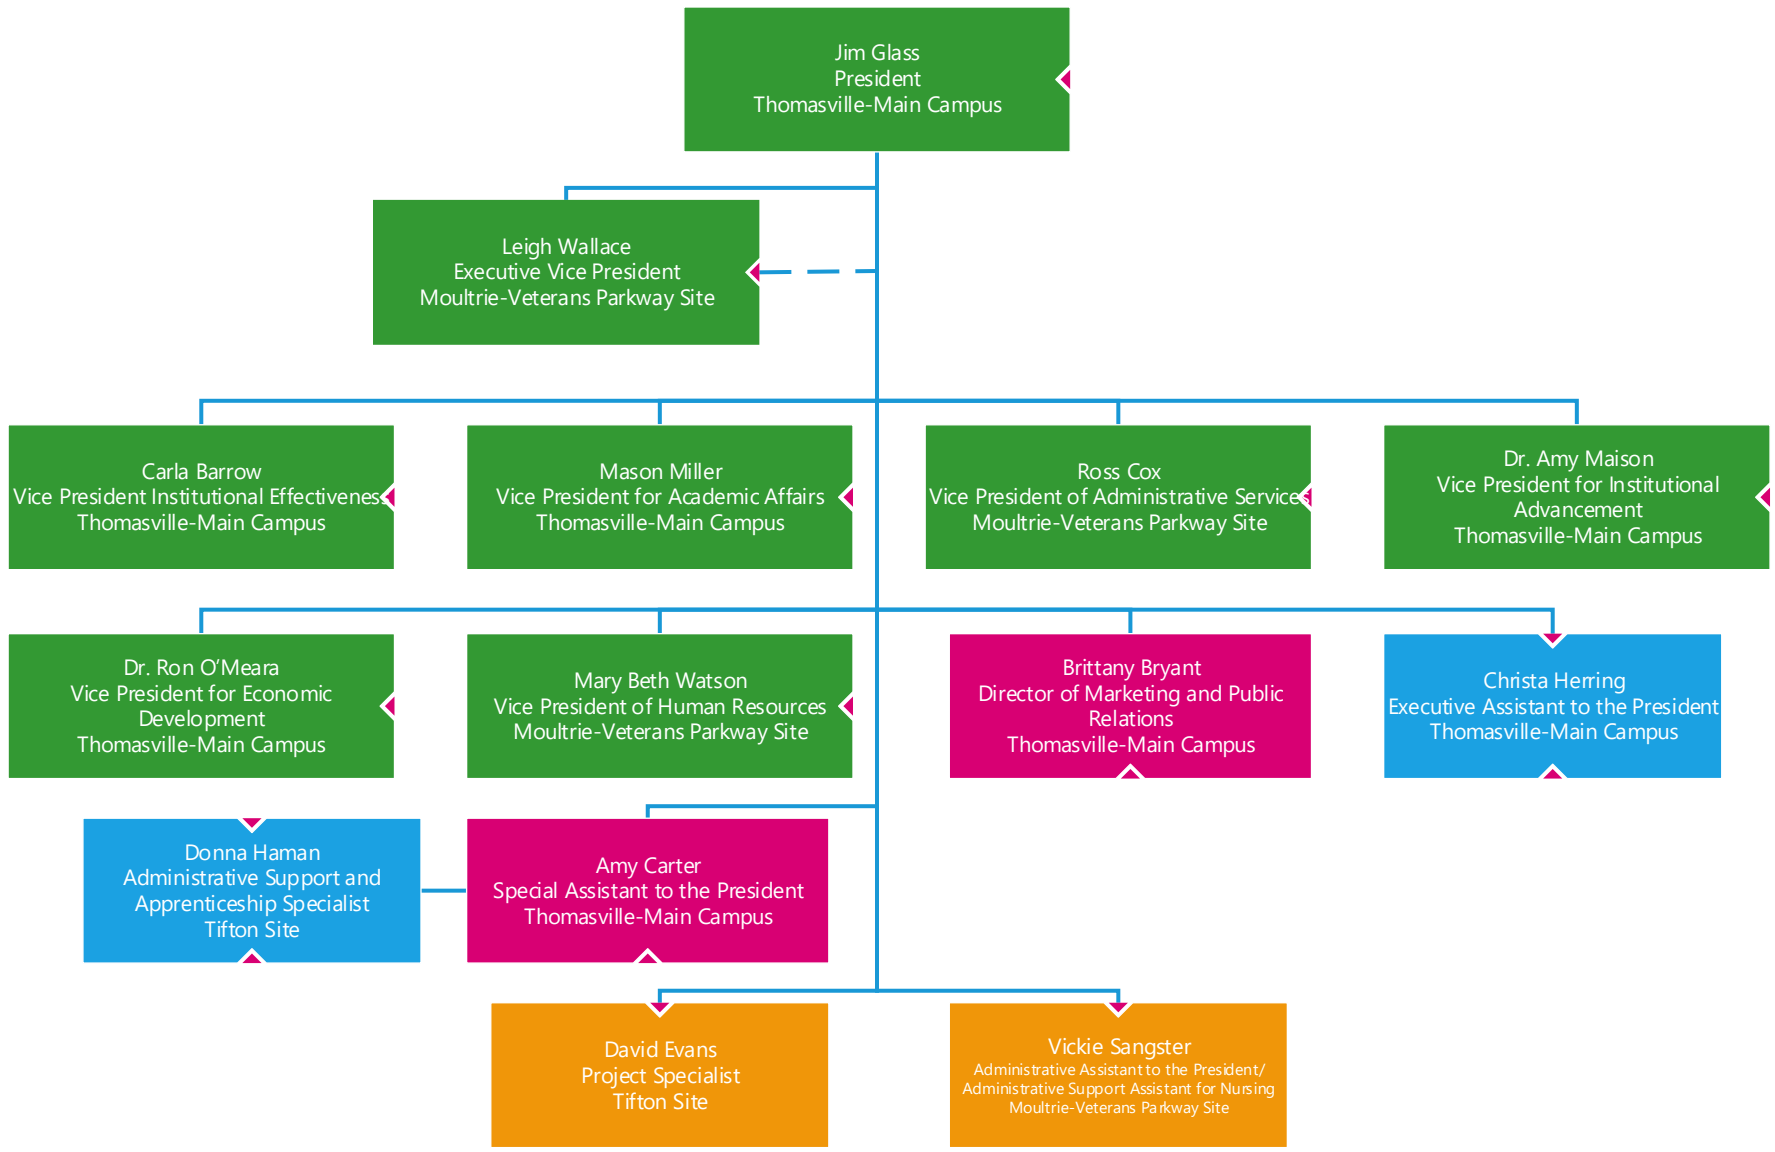

ORGANIZATIONAL CHART

LEGEND

Executive Leadership

Fulltime Faculty/Staff

Manager/Supervisor

Regular Part-time Staff

Kristina Wilson
Administrative Support Assistant
Thomasville-Main Campus

Bobbie Hester
Dean for Nursing
Moultrie-Veterans Parkway Site

Vickie Sangster
Administrative Support Assistant
Moultrie-Veterans Parkway Campus

Athalena Benton
Program Chair, Nursing ASN
Thomasville-Main Campus

Tarnishia Sirmans
Nursing Academic Success and
Retention Specialist
Moultrie-Veterans Parkway Site

Instructional Aides
Instructional Aides
Multiple Locations

Substitute Teachers
Substitute Teachers
All Campuses

Adjunct Faculty
Adjunct Faculty
All Campuses

Dr. Ron O'Meara
Vice President for Economic
Development
Thomasville-Main Campus

George Griffin
Executive Director of Facilities
Tifton Site

Tony Wilson
Maintenance Supervisor
Thomasville-Main Campus

Zack Clark
Assistant Director of Facilities
Thomasville-Main Campus

Blake Foster
Maintenance Supervisor
Bainbridge Site