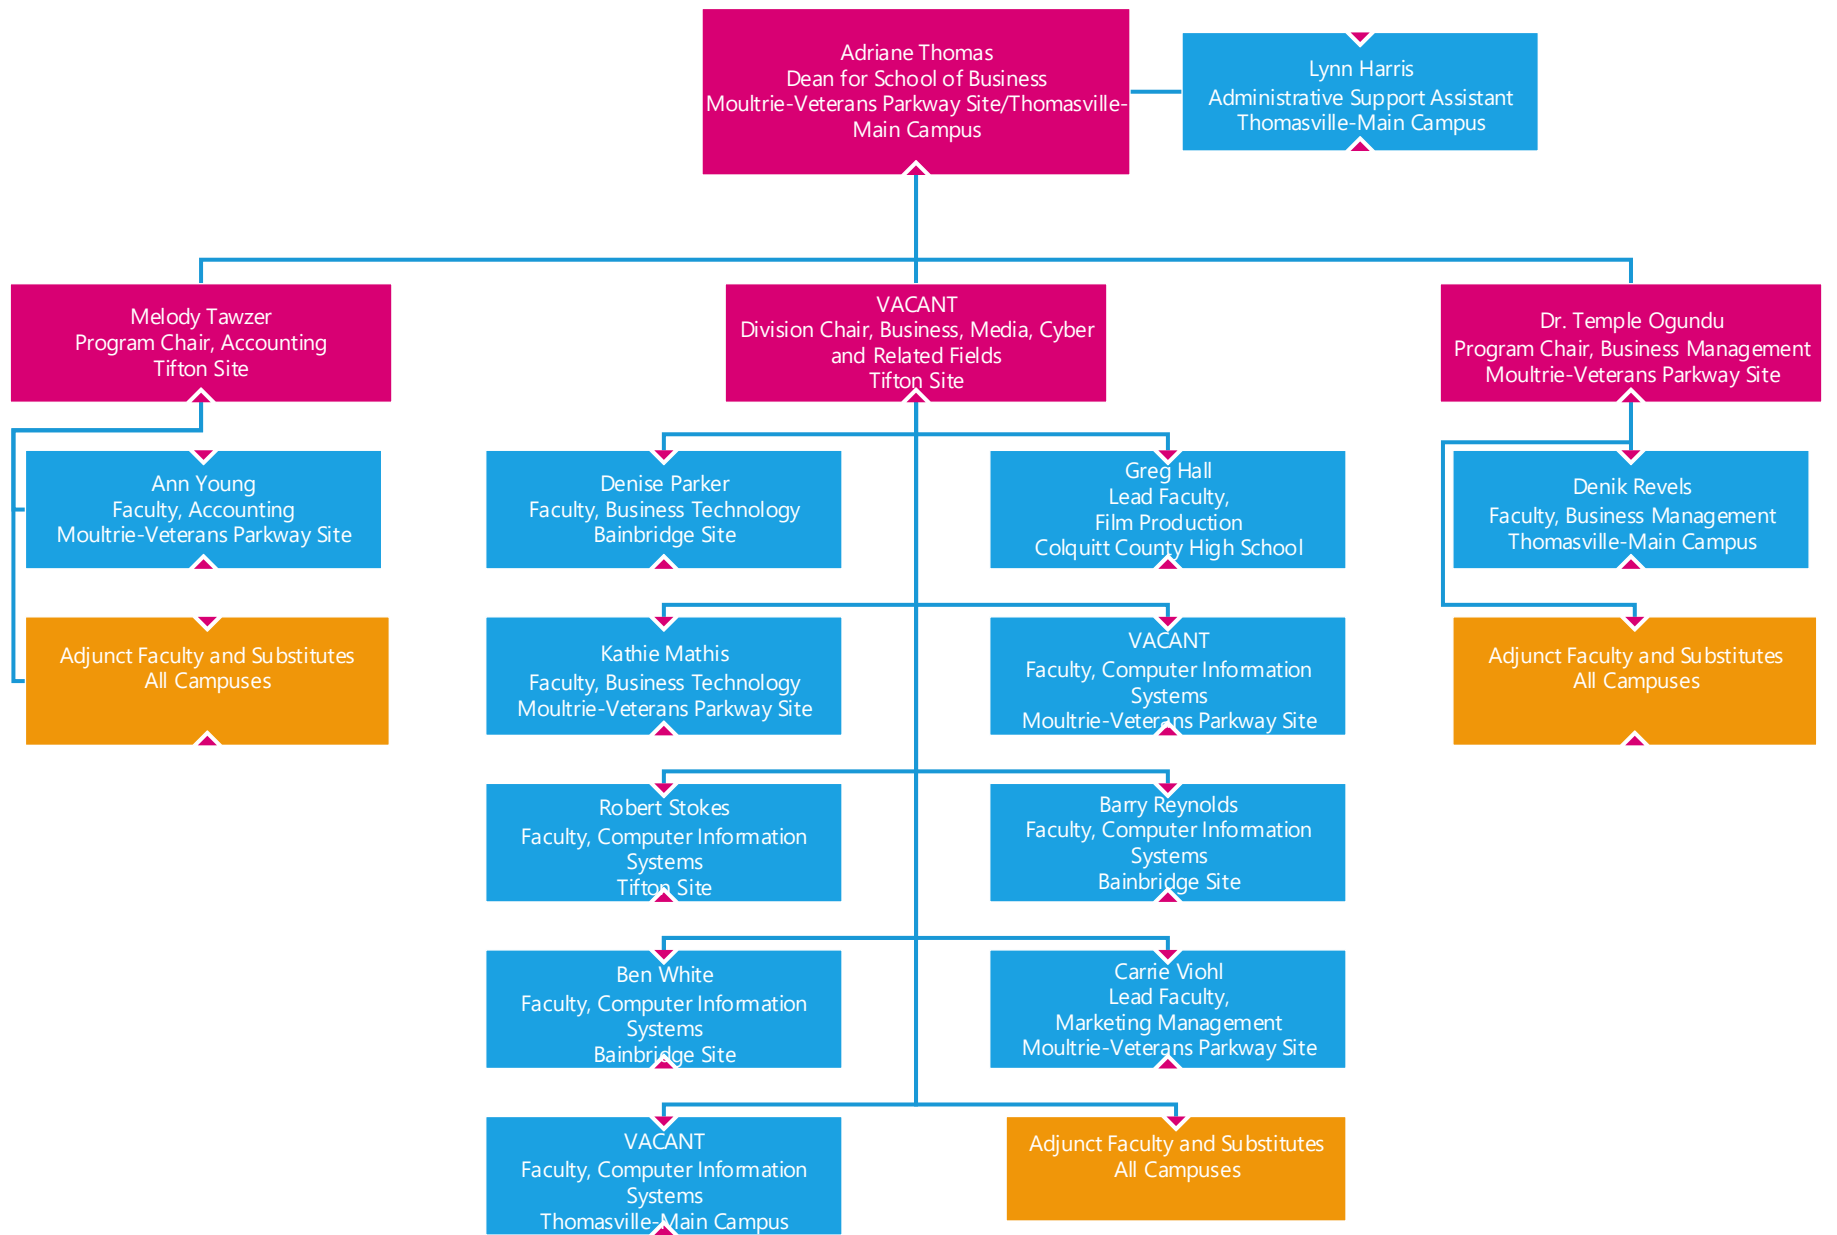

ORGANIZATIONAL CHART

LEGEND

Executive Leadership

Fulltime Faculty/Staff

Manager/Supervisor

Regular Part-time Staff

Kristina Wilson
Administrative Support Assistant
Thomasville-Main Campus

Bobbie Hester
Dean for Nursing
Moultrie-Veterans Parkway Site

Adjunct Faculty
Adjunct Faculty
Multiple Locations

Substitute Teachers
Substitute Teachers
Multiple Locations

Substitute Teachers
Substitute Teachers
All Campuses

Cheryl Mike
Instructional Aide
Cairo Site

Instructional Aides
Instructional Aides
Multiple Locations

Substitute Teachers
Substitute Teachers
All Campuses

Adjunct Faculty
Adjunct Faculty
All Campuses

Dr. Ron O'Meara
Vice President for Economic
Development
Thomasville-Main Campus

George Griffin
Executive Director of Facilities
Tifton Site

Tony Wilson
Maintenance Supervisor
Thomasville-Main Campus

Zack Clark
Assistant Director of Facilities
Thomasville-Main Campus

Blake Foster
Maintenance Supervisor
Bainbridge Site