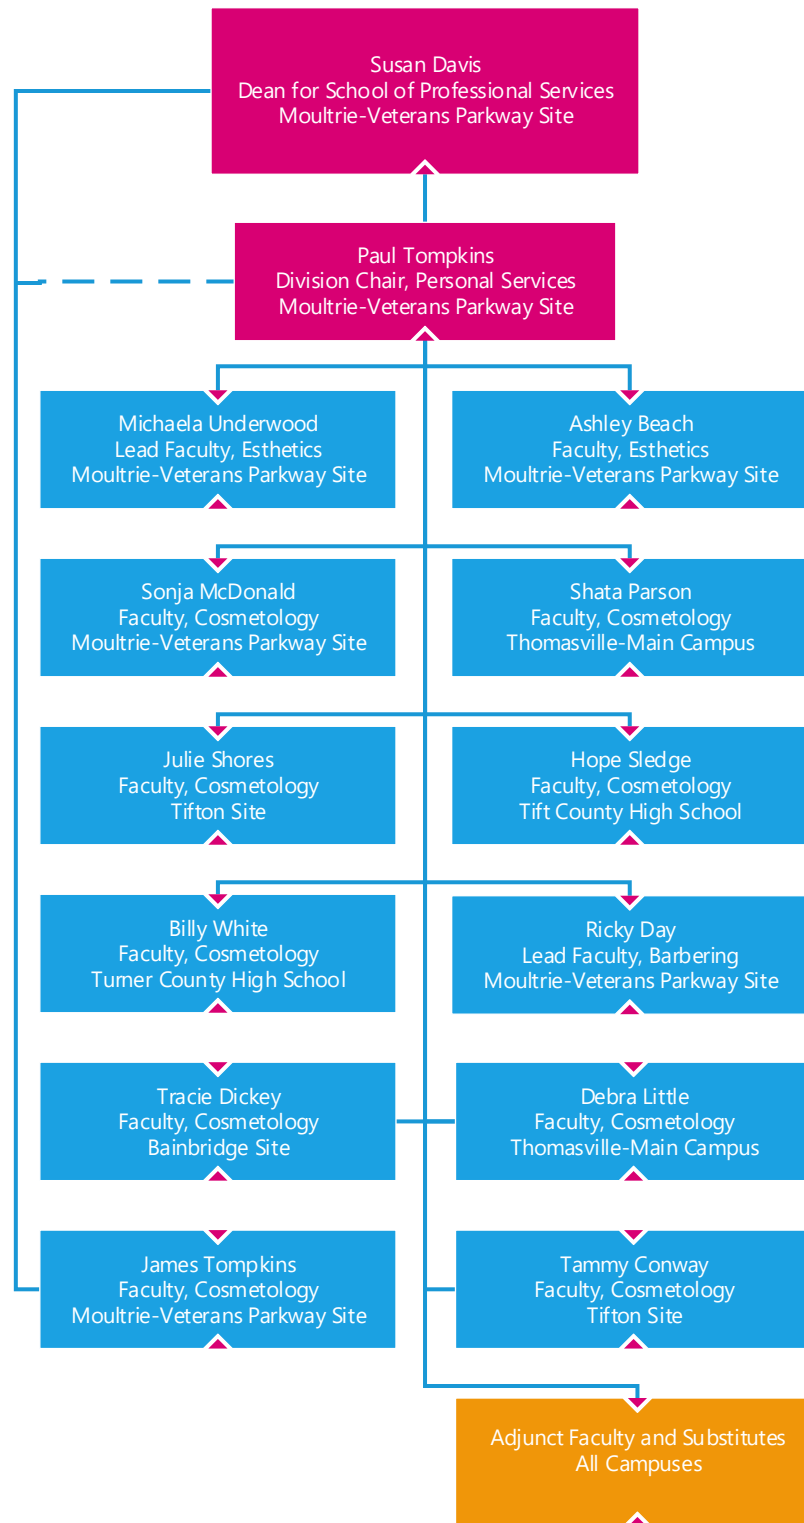

Adjunct Faculty and Substitutes
All Campuses

Andy Semones
Dean for Adult Education
Thomasville-Main Campus

Shannan Walker
Adult Education Coordinator-Curriculum and Instruction
Moultrie-Industrial Drive Site