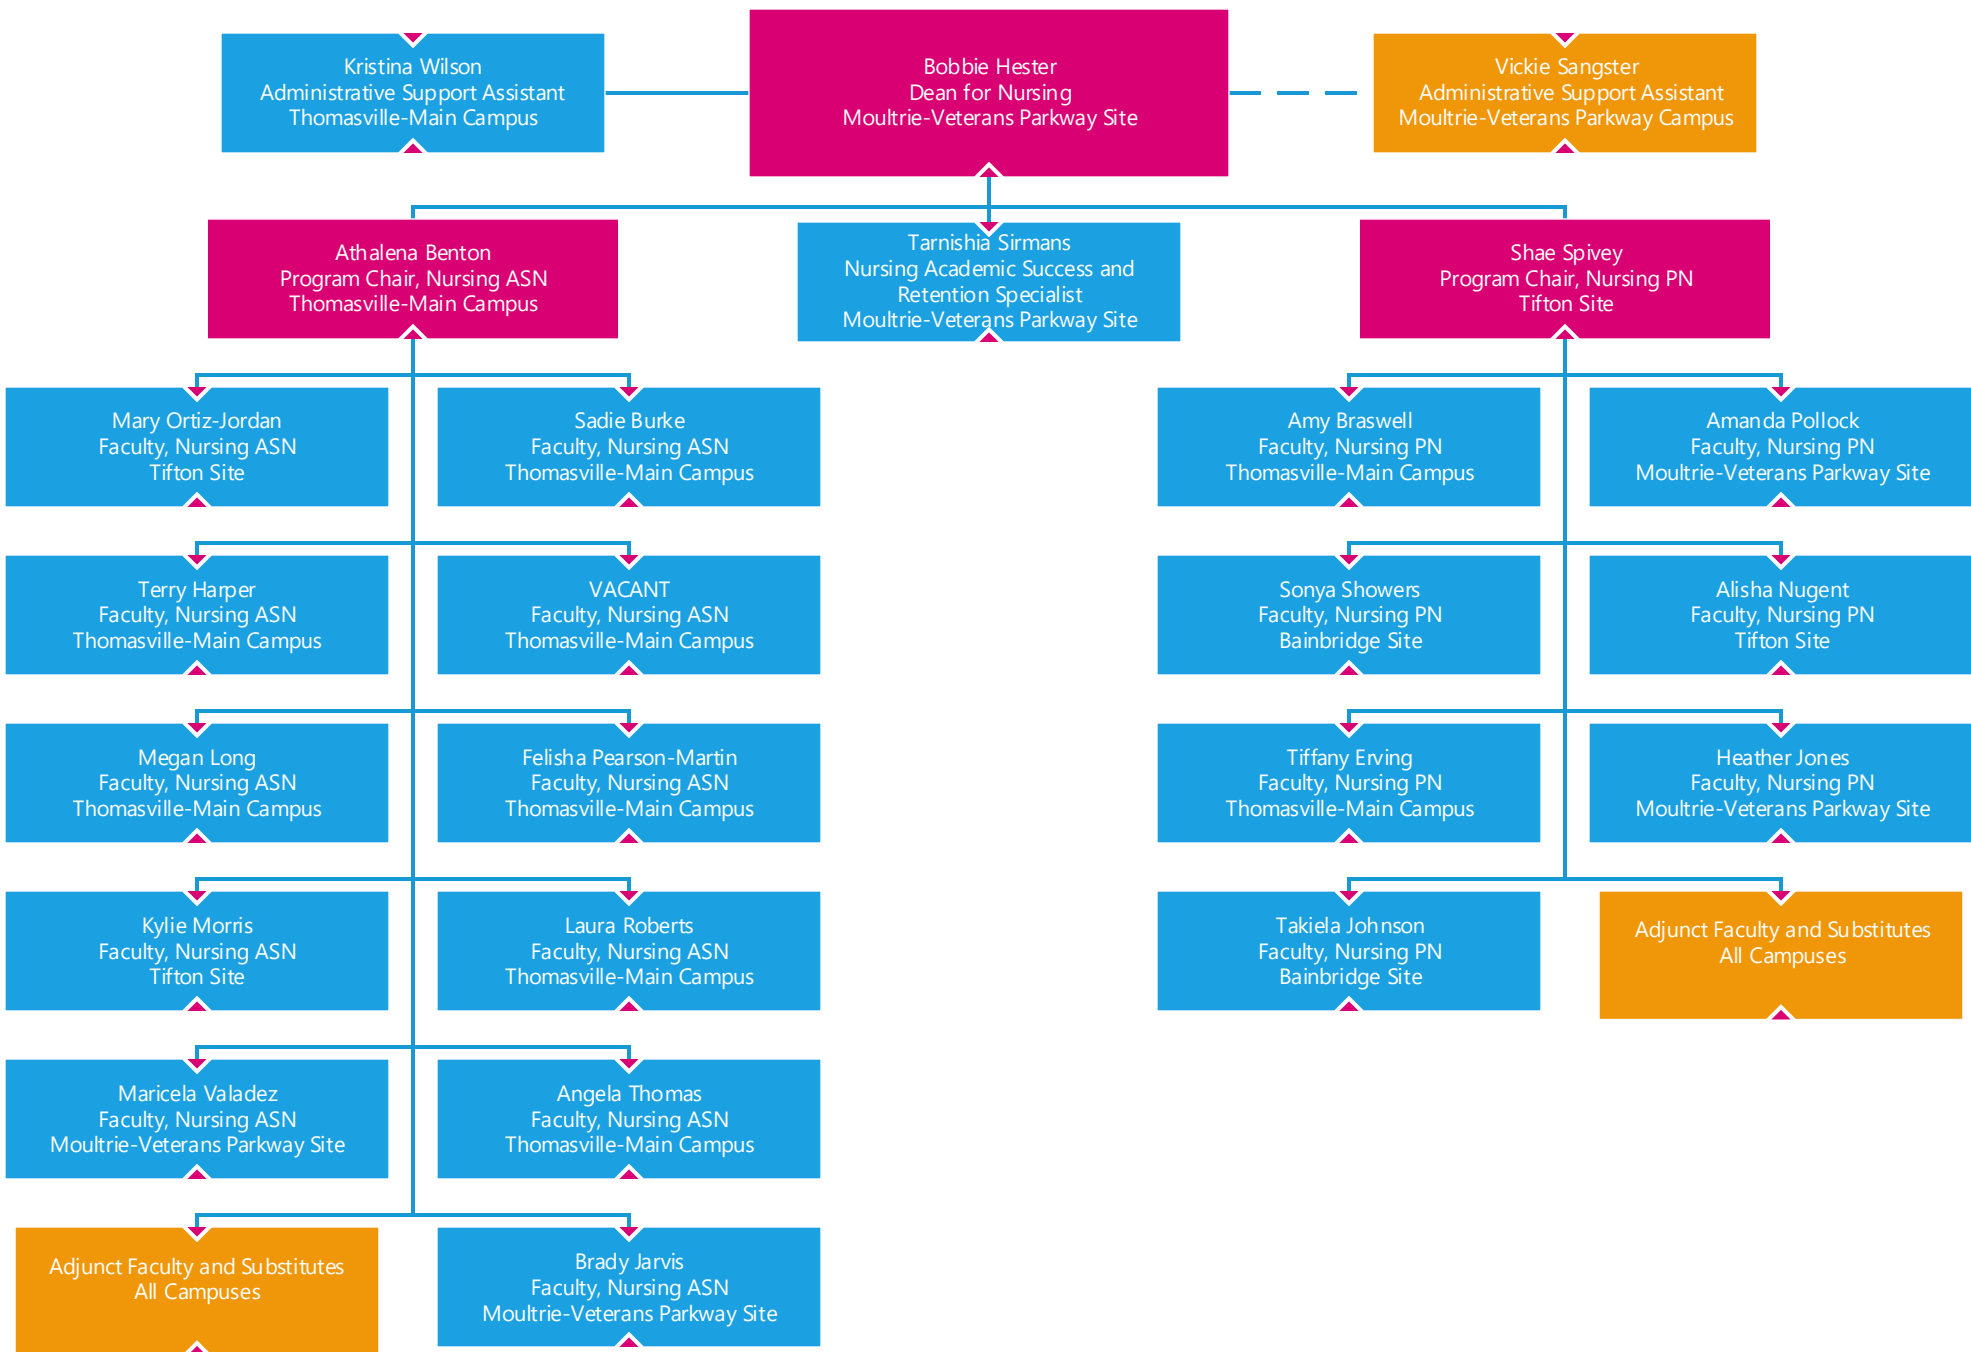

ORGANIZATIONAL CHART

LEGEND

Executive Leadership

Fulltime Faculty/Staff

Manager/Supervisor

Regular Part-time Staff

Kristina Wilson
Administrative Support Assistant
Thomasville-Main Campus

Bobbie Hester
Dean for Nursing
Moultrie-Veterans Parkway Site

Vickie Sangster
Administrative Support Assistant
Moultrie-Veterans Parkway Campus

Athalena Benton
Program Chair, Nursing ASN
Thomasville-Main Campus

Tarnishia Sirmans
Nursing Academic Success and
Retention Specialist
Moultrie-Veterans Parkway Site

Instructional Aides
Instructional Aides
Multiple Locations

Substitute Teachers
Substitute Teachers
All Campuses

Adjunct Faculty
Adjunct Faculty
All Campuses

Dr. Ron O'Meara
Vice President for Economic
Development
Thomasville-Main Campus

George Griffin
Executive Director of Facilities
Tifton Site

Tony Wilson
Maintenance Supervisor
Thomasville-Main Campus

Zack Clark
Assistant Director of Facilities
Thomasville-Main Campus

Blake Foster
Maintenance Supervisor
Bainbridge Site