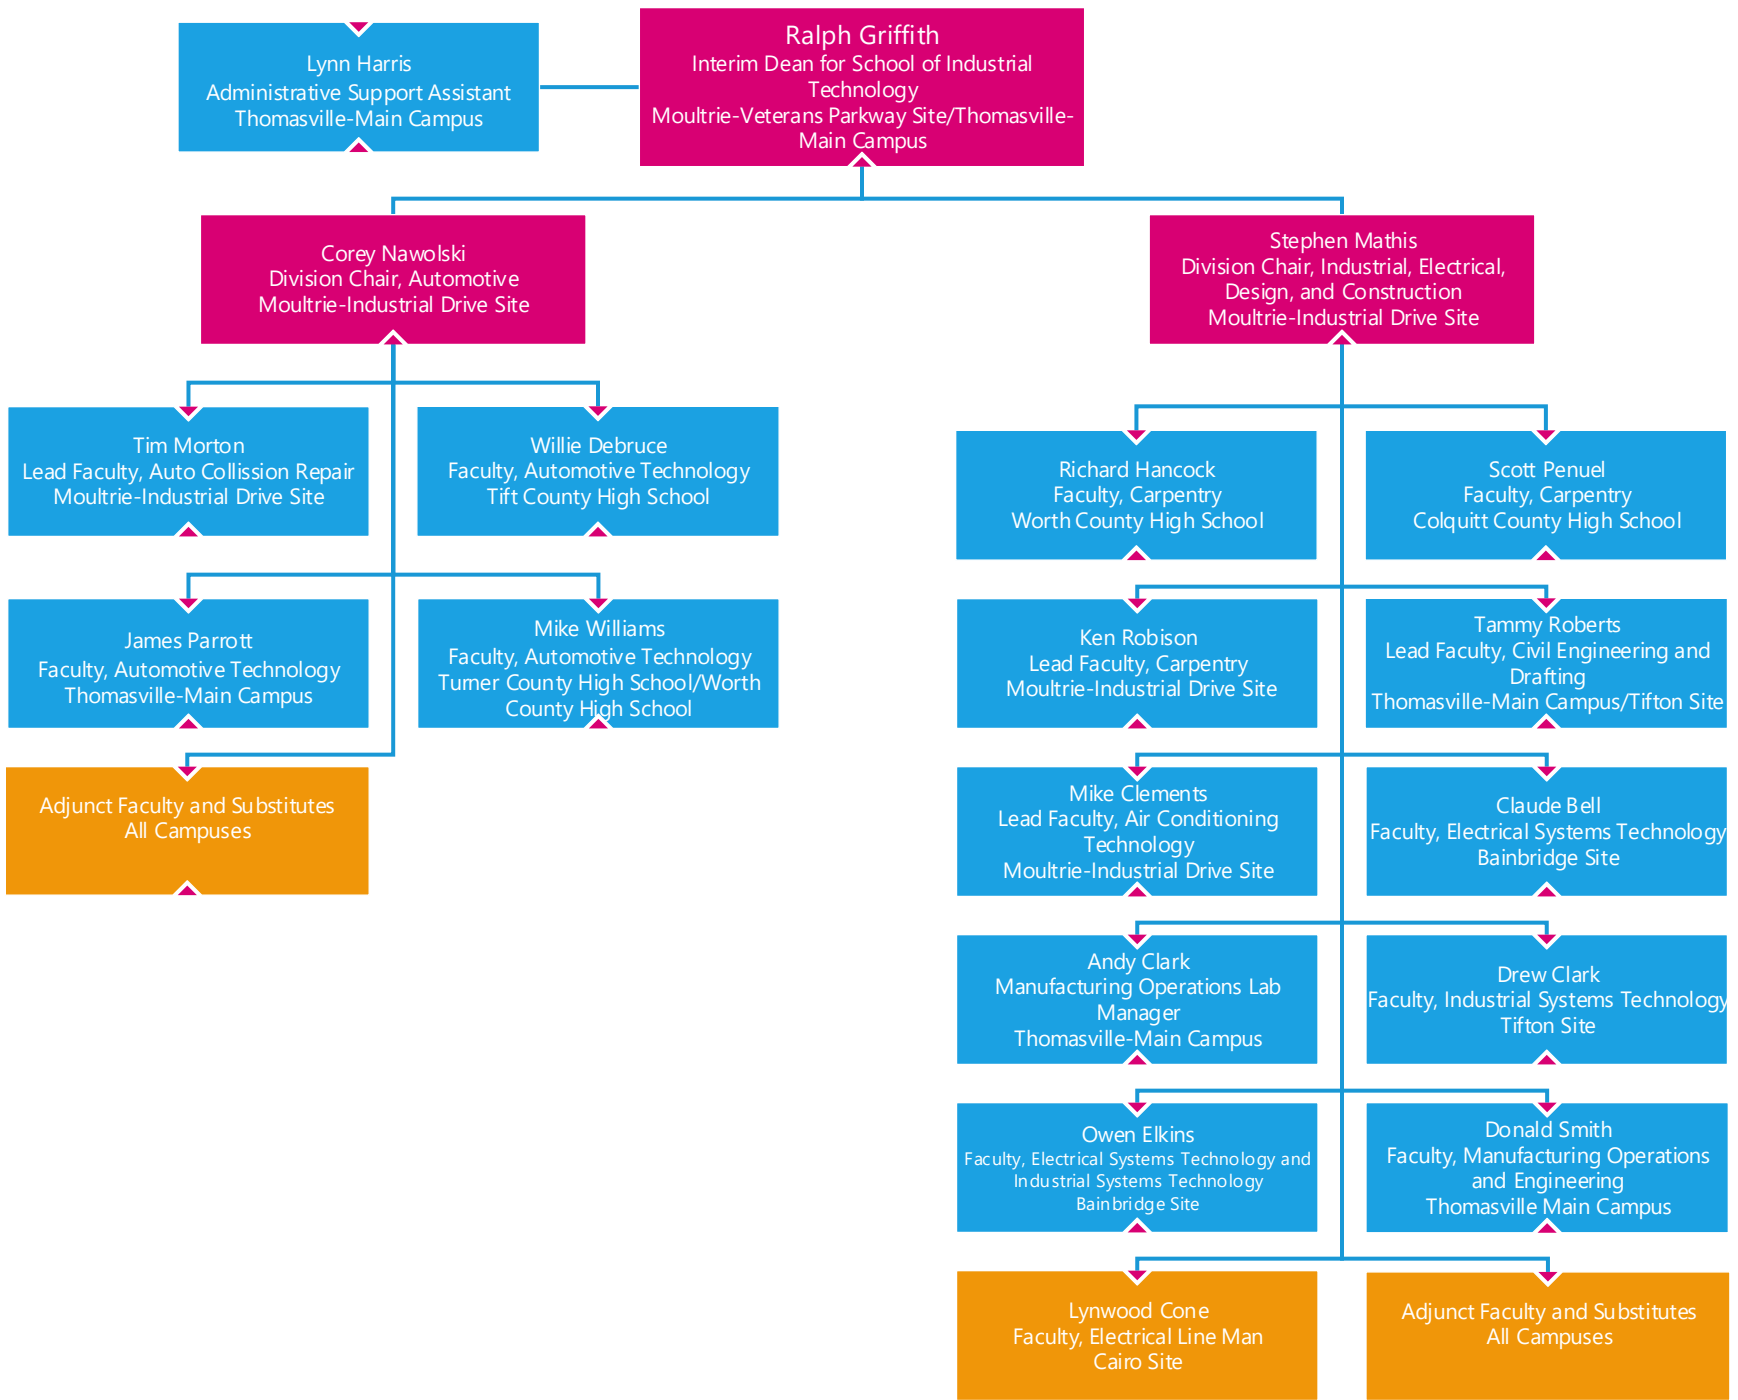

ORGANIZATIONAL CHART

LEGEND

Executive Leadership

Fulltime Faculty/Staff

Manager/Supervisor

Regular Part-time Staff

Kristina Wilson
Administrative Support Assistant
Thomasville-Main Campus

Bobbie Hester
Dean for Nursing
Moultrie-Veterans Parkway Site

Vickie Sangster
Administrative Support Assistant
Moultrie-Veterans Parkway Campus

Athalena Benton
Program Chair, Nursing ASN
Thomasville-Main Campus

Tarnishia Sirmans
Nursing Academic Success and
Retention Specialist
Moultrie-Veterans Parkway Site

Instructional Aides
Instructional Aides
Multiple Locations

Substitute Teachers
Substitute Teachers
All Campuses

Adjunct Faculty
Adjunct Faculty
All Campuses

Dr. Ron O'Meara
Vice President for Economic
Development
Thomasville-Main Campus

George Griffin
Executive Director of Facilities
Tifton Site

Tony Wilson
Maintenance Supervisor
Thomasville-Main Campus

Zack Clark
Assistant Director of Facilities
Thomasville-Main Campus

Blake Foster
Maintenance Supervisor
Bainbridge Site