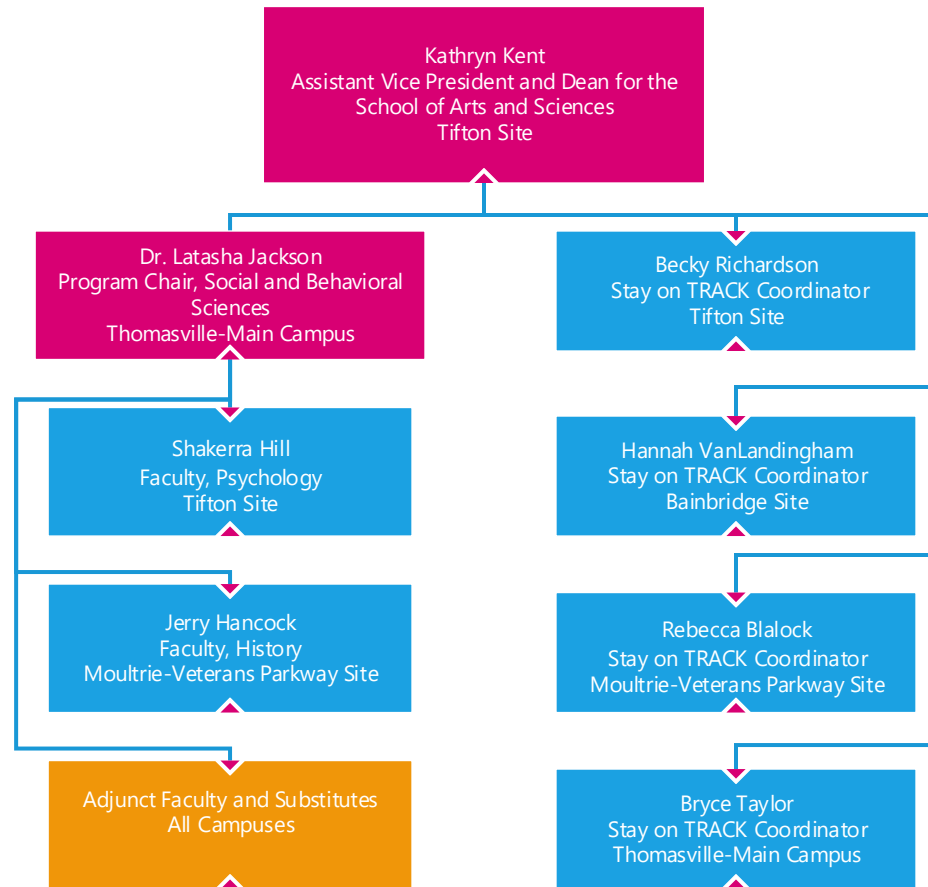

ORGANIZATIONAL CHART

LEGEND

Executive Leadership

Fulltime Faculty/Staff

Manager/Supervisor

Regular Part-time Staff

Kristina Wilson
Administrative Support Assistant
Thomasville-Main Campus

Bobbie Hester
Dean for Nursing
Moultrie-Veterans Parkway Site

Adjunct Faculty
Adjunct Faculty
Multiple Locations

Substitute Teachers
Substitute Teachers
Multiple Locations

Substitute Teachers
Substitute Teachers
All Campuses

Cheryl Mike
Instructional Aide
Cairo Site

Instructional Aides
Instructional Aides
Multiple Locations

Substitute Teachers
Substitute Teachers
All Campuses

Adjunct Faculty
Adjunct Faculty
All Campuses

Dr. Ron O'Meara
Vice President for Economic
Development
Thomasville-Main Campus

George Griffin
Executive Director of Facilities
Tifton Site

Tony Wilson
Maintenance Supervisor
Thomasville-Main Campus

Zack Clark
Assistant Director of Facilities
Thomasville-Main Campus

Blake Foster
Maintenance Supervisor
Bainbridge Site