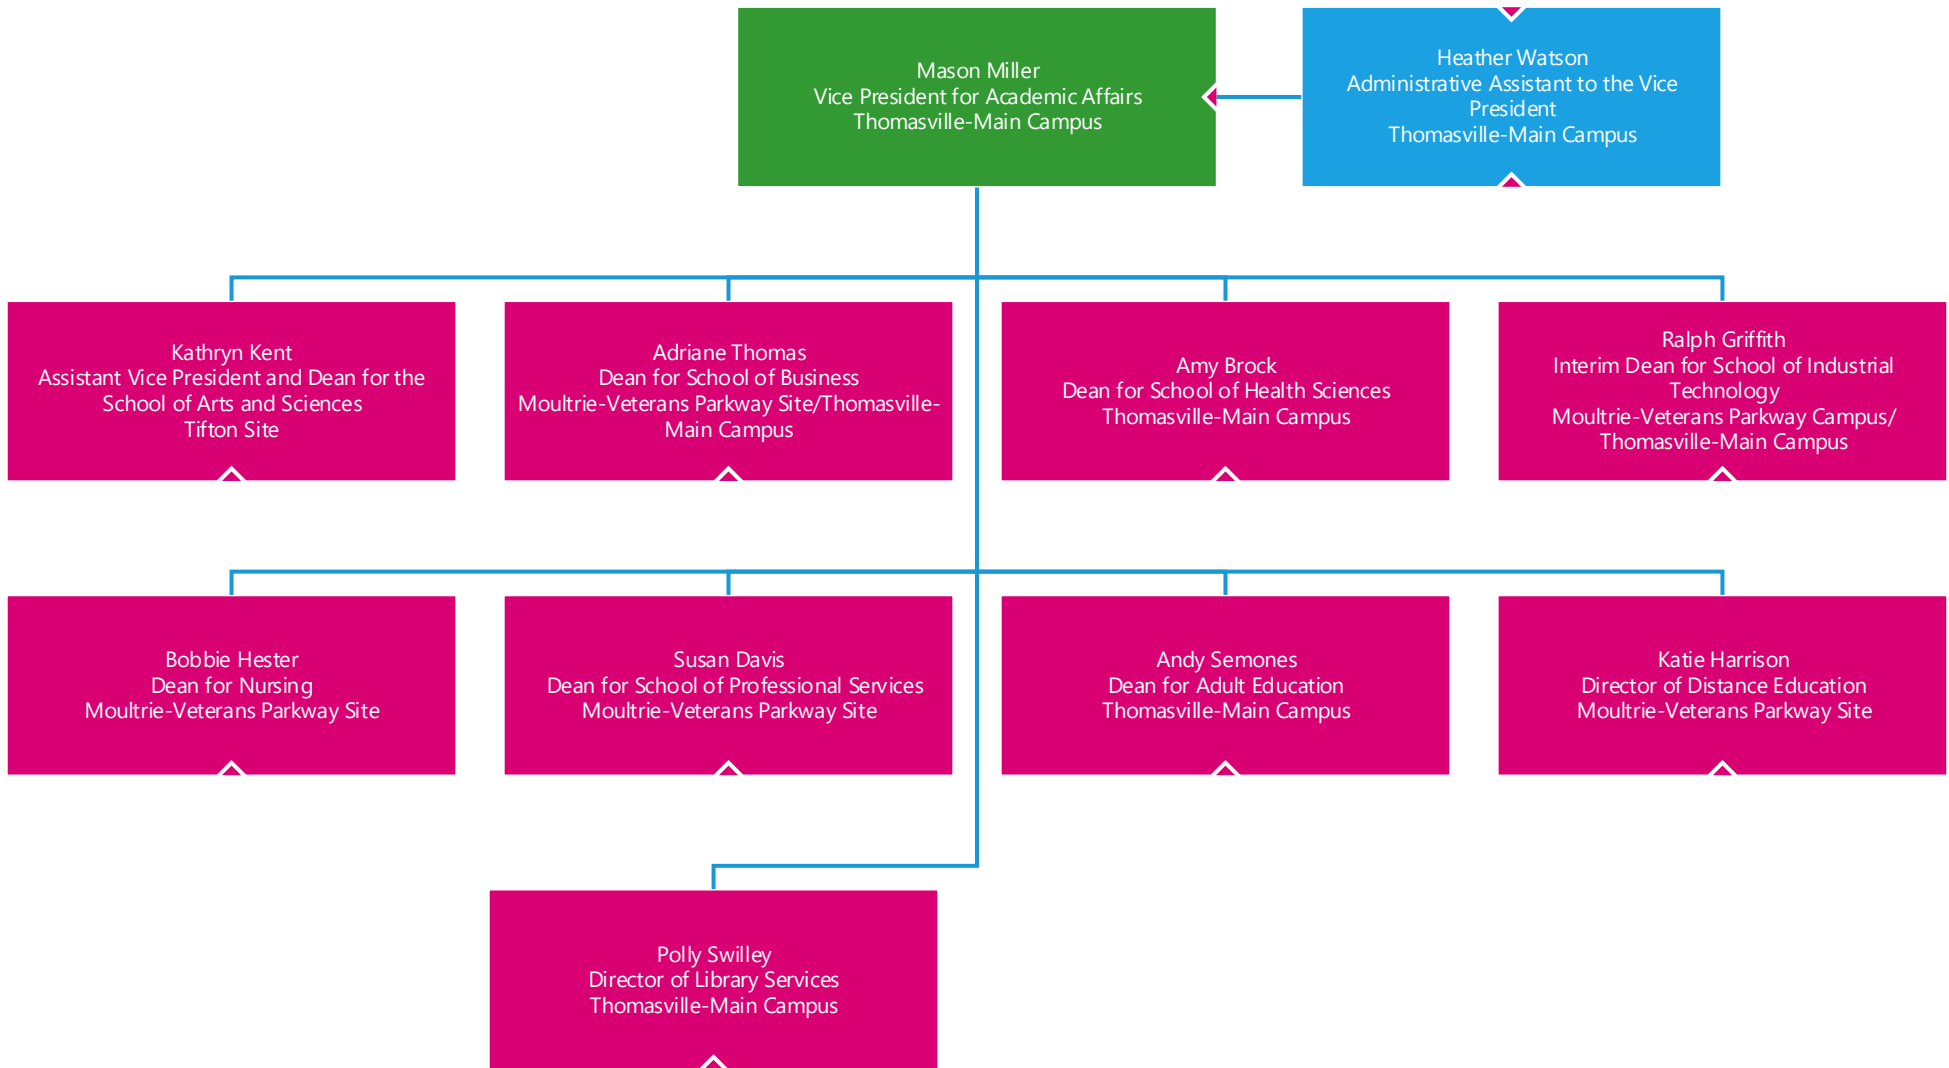

ORGANIZATIONAL CHART

LEGEND

Executive Leadership

Fulltime Faculty/Staff

Manager/Supervisor

Regular Part-time Staff

Kristina Wilson
Administrative Support Assistant
Thomasville-Main Campus

Bobbie Hester
Dean for Nursing
Moultrie-Veterans Parkway Site

Vickie Sangster
Administrative Support Assistant
Moultrie-Veterans Parkway Campus

Athalena Benton
Program Chair, Nursing ASN
Thomasville-Main Campus

Tarnishia Sirmans
Nursing Academic Success and
Retention Specialist
Moultrie-Veterans Parkway Site

Adjunct Faculty
Adjunct Faculty
Multiple Locations

Substitute Teachers
Substitute Teachers
Multiple Locations

Substitute Teachers
Substitute Teachers
All Campuses

Cheryl Mike
Instructional Aide
Cairo Site

Instructional Aides
Instructional Aides
Multiple Locations

Substitute Teachers
Substitute Teachers
All Campuses

Adjunct Faculty
Adjunct Faculty
All Campuses

Dr. Ron O'Meara
Vice President for Economic
Development
Thomasville-Main Campus