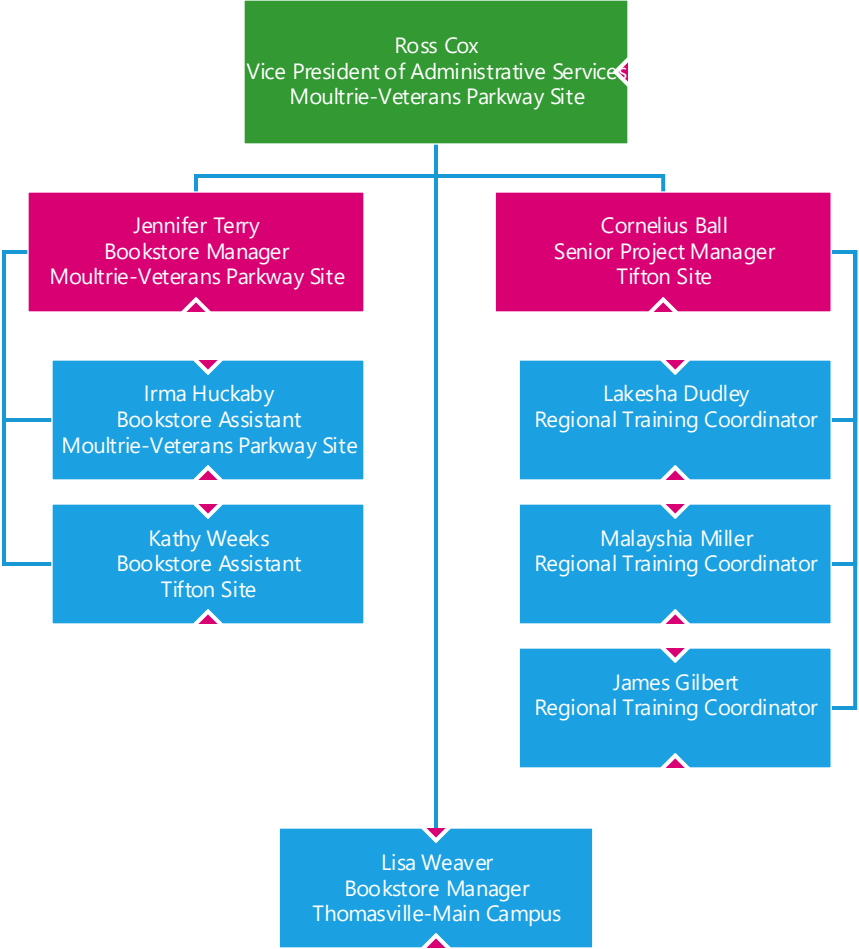

Adjunct Faculty
Adjunct Faculty
Multiple Locations

Substitute Teachers
Substitute Teachers
Multiple Locations

Substitute Teachers
Substitute Teachers
All Campuses

Cheryl Mike
Instructional Aide
Cairo Site

Instructional Aides
Instructional Aides
Multiple Locations

Substitute Teachers
Substitute Teachers
All Campuses

Adjunct Faculty
Adjunct Faculty
All Campuses

Dr. Ron O'Meara
Vice President for Economic
Development
Thomasville-Main Campus