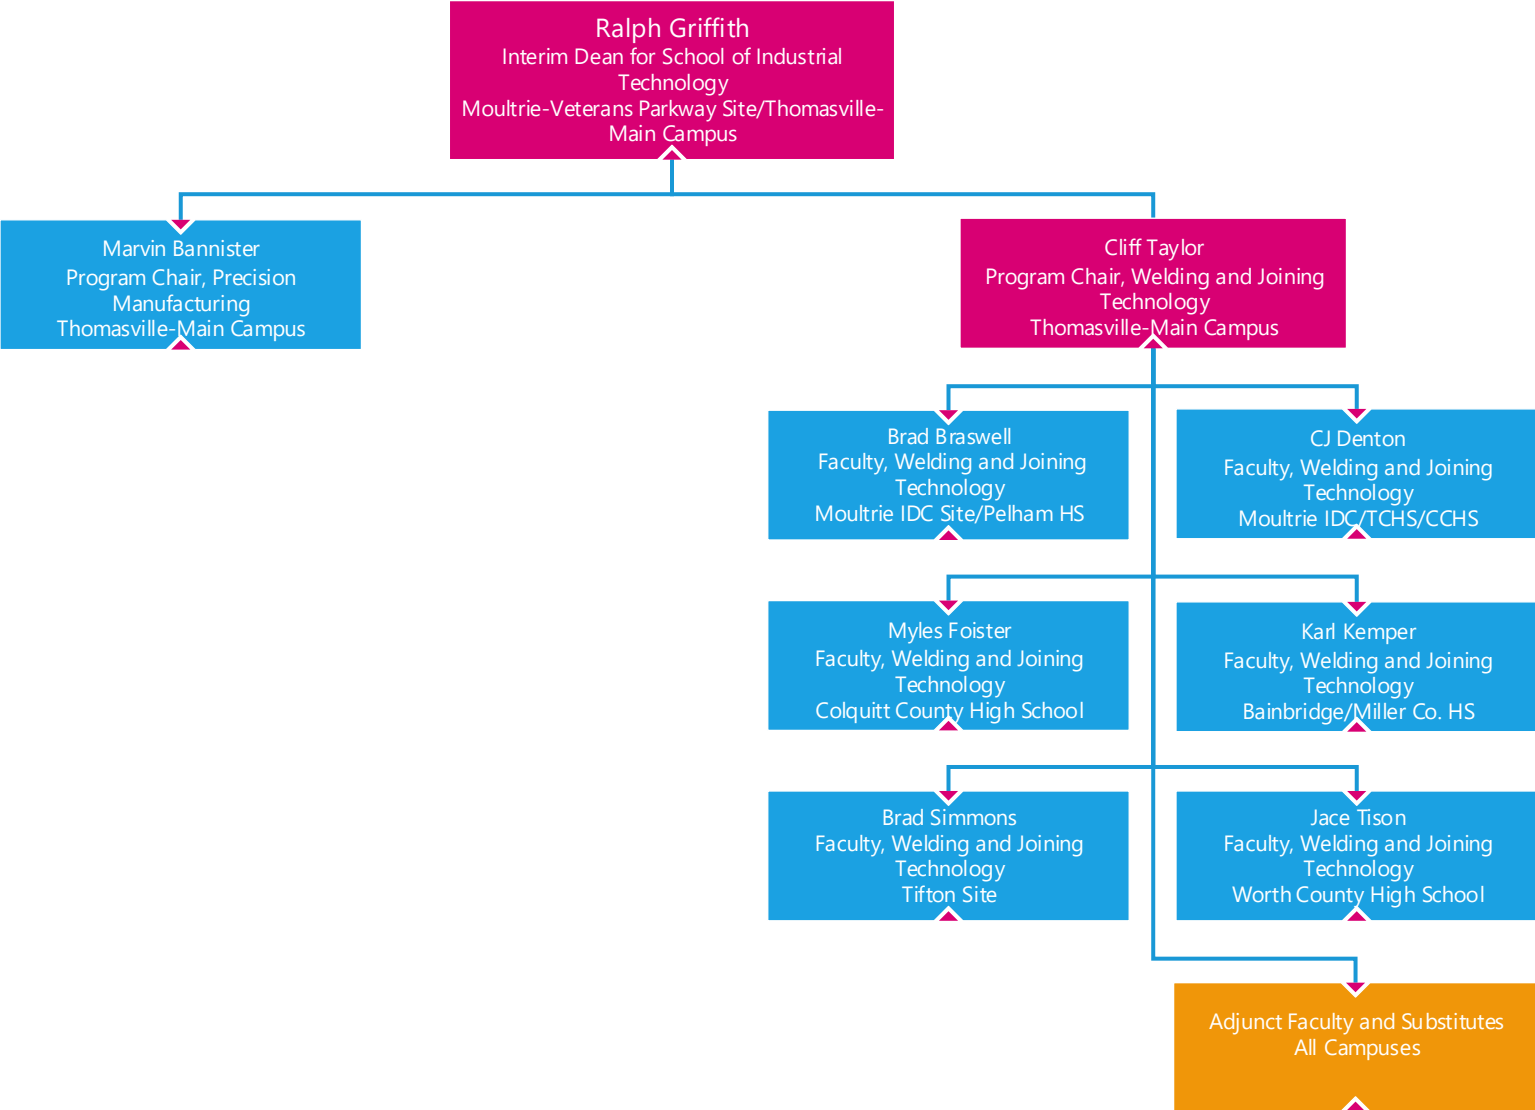

ORGANIZATIONAL CHART

LEGEND

Executive Leadership

Fulltime Faculty/Staff

Manager/Supervisor

Regular Part-time Staff

Kristina Wilson
Administrative Support Assistant
Thomasville-Main Campus

Bobbie Hester
Dean for Nursing
Moultrie-Veterans Parkway Site

Instructional Aides
Instructional Aides
Multiple Locations

Substitute Teachers
Substitute Teachers
All Campuses

Adjunct Faculty
Adjunct Faculty
All Campuses

Dr. Ron O'Meara
Vice President for Economic
Development
Thomasville-Main Campus

George Griffin
Executive Director of Facilities
Tifton Site

Tony Wilson
Maintenance Supervisor
Thomasville-Main Campus

Zack Clark
Assistant Director of Facilities
Thomasville-Main Campus

Blake Foster
Maintenance Supervisor
Bainbridge Site