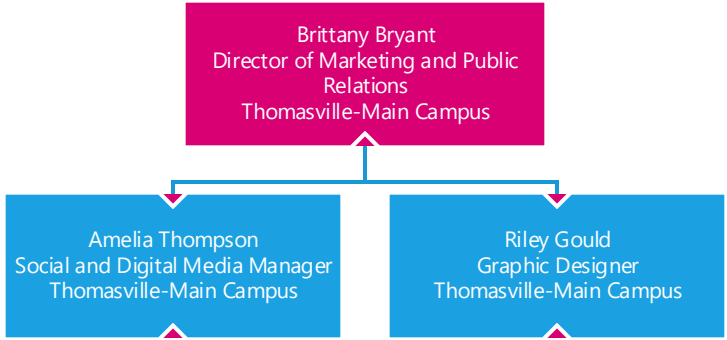

Caleb Chitty
Technology Support Specialist
Moultrie-Veterans Parkway Site

Pierre Rogers
Information Systems Administrator
Moultrie-Veterans Parkway Site

Taylor Highsmith
Help Desk Technician
Thomasville-Main Campus

Eden Myers
Help Desk Technician
Tifton Site

Alicia Funderburk
Technology Support Specialist
Tifton Site

Mary Beth Watson
Vice President of Human Resources
Moultrie-Veterans Parkway Site

April Bentley
Human Resources Director
Moultrie-Veterans Parkway Site